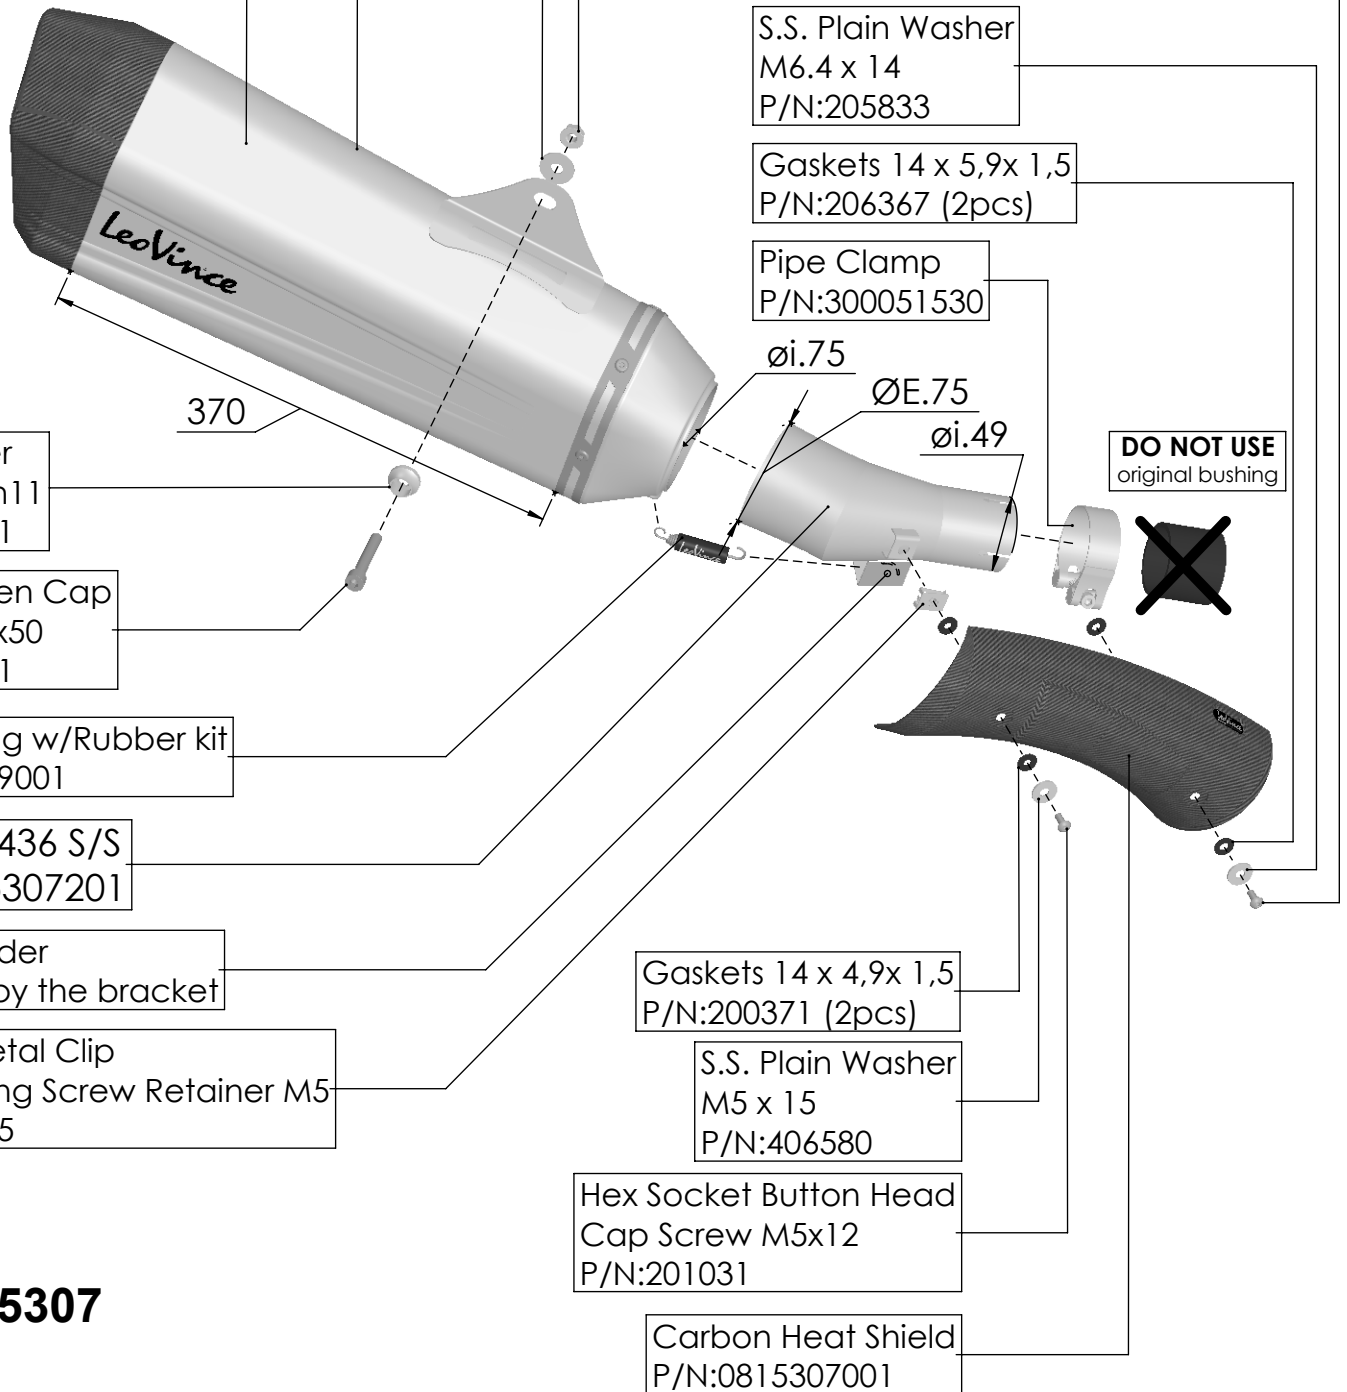

Socket Allen Cap
Screw M8x50
P/N:200461

Short Spring w/Rubber kit
P/N:303949001

Pipe N°1436 S/S
P/N:3015307201

Spring Holder
is hidden by the bracket

U-Type Metal Clip
Self-Tapping Screw Retainer M5
P/N:204555

Hex Socket Button Head
Cap Screw M6x14
P/N:204643

S.S. Plain Washer
M6.4 x 14
P/N:205833

Gaskets 14 x 5,9x 1,5
P/N:206367 (2pcs)

Pipe Clamp
P/N:300051530

DO NOT USE
original bushing

Gaskets 14 x 4,9x 1,5
P/N:200371 (2pcs)

S.S. Plain Washer
M5 x 15
P/N:406580

Hex Socket Button Head
Cap Screw M5x12
P/N:201031

Carbon Heat Shield
P/N:0815307001

ART. 15307

HONDA NT 1100

(fits with original panniers, fits with original center stand)

SLIP-ON LV-12 STAINLESS STEEL