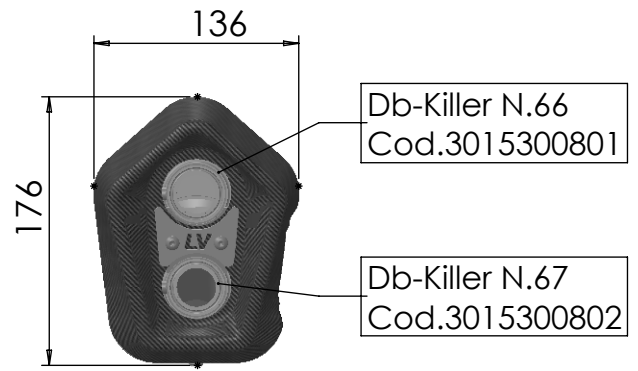

Self Locking Hex
Flange Nuts - M8
P/N:200298

S.S. Plain Washer
ø8 x Ø24
P/N:200321

LV LV-12  00007G
 92R-02 0001

LV-12 silencer
STAINELSS STEEL
L370 øi.75 RHS
P/N:3015307481

Alu Spacer
Ø27 ø8.5 h11
P/N:204321

Socket Allen Cap
Screw M8x50
P/N:200461

Short Spring w/Rubber kit
P/N:303949001

Pipe N°1436 S/S
P/N:3015307201

Spring Holder
is hidden by the bracket

U-Type Metal Clip
Self-Tapping Screw Retainer M5
P/N:204555

Hex Socket Button Head
Cap Screw M6x14
P/N:204643

S.S. Plain Washer
M6.4 x 14
P/N:205833

Gaskets 14 x 5,9x 1,5
P/N:206367 (2pcs)

Pipe Clamp
P/N:300051530

DO NOT USE
original bushing

Gaskets 14 x 4,9x 1,5
P/N:200371 (2pcs)

S.S. Plain Washer
M5 x 15
P/N:406580

Hex Socket Button Head
Cap Screw M5x12
P/N:201031

Carbon Heat Shield
P/N:0815307001

ART. 15307

HONDA NT 1100

(fits with original panniers, fits with original center stand)