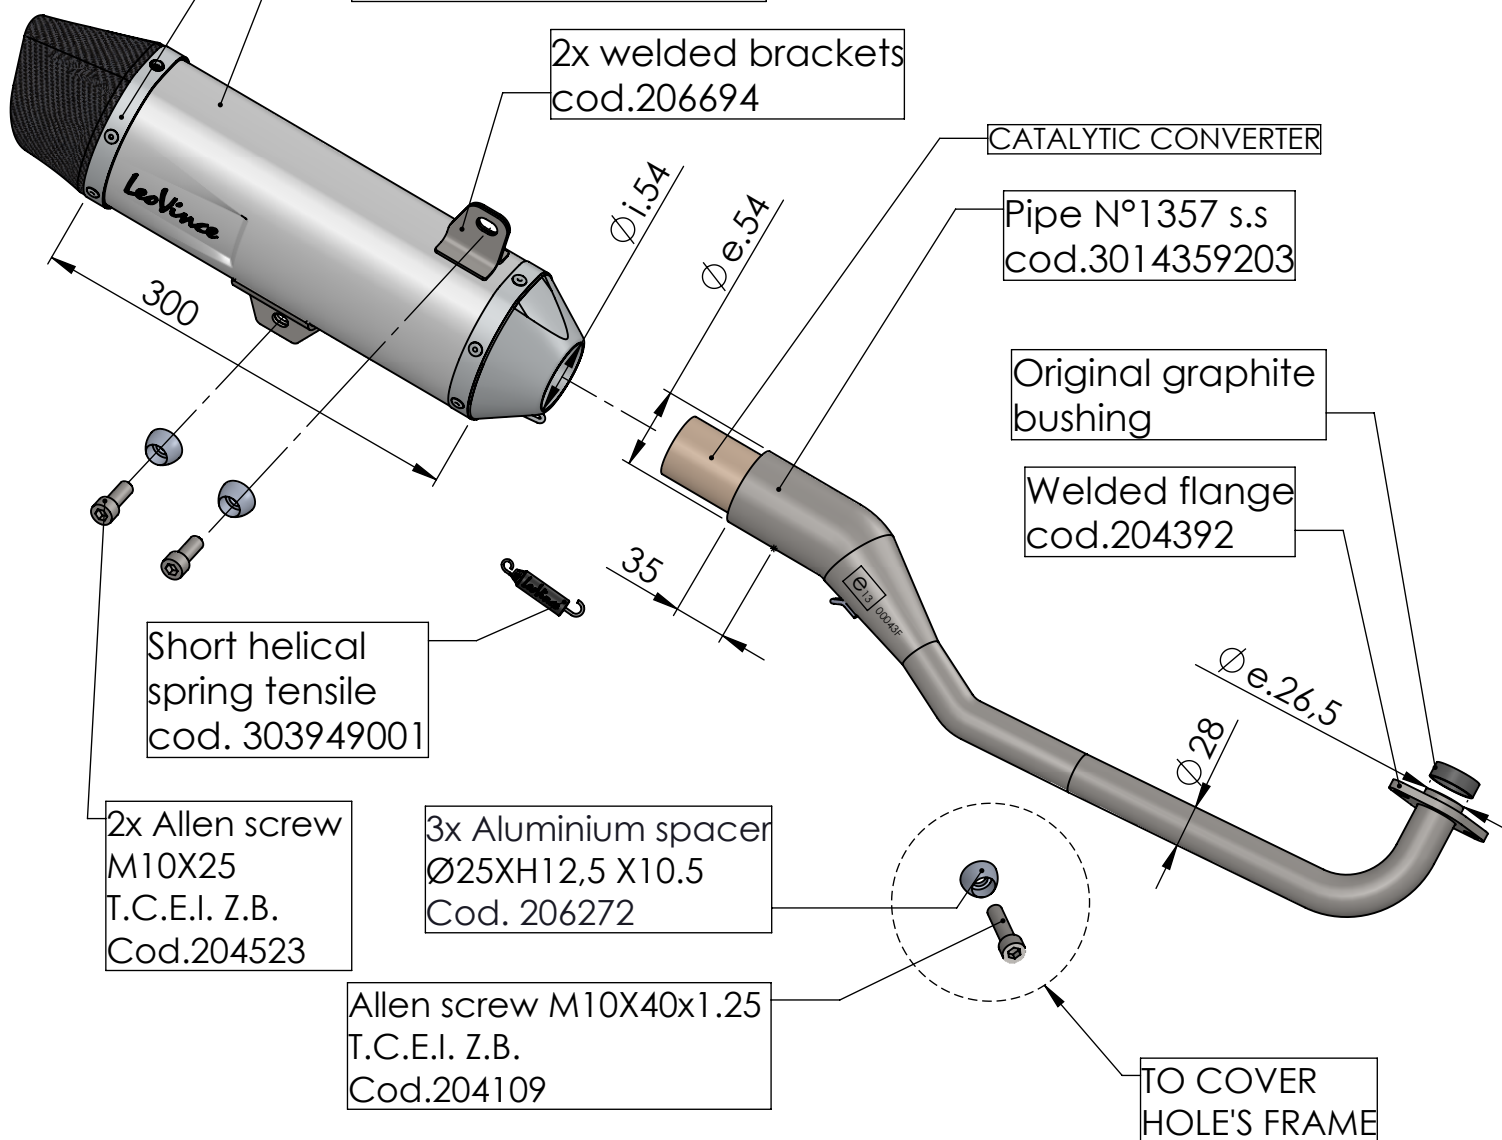

Flange s.s. sp.6mm  
"45B" cod.204392

Db-Killer N.63  
Cod.3014225801

E13 92R-02 10410

LV ONE EVO silencer RHS  
stainless steel  
Cod.3014359481

2x welded brackets  
cod.206694

CATALYTIC CONVERTER

Pipe N°1357 s.s.  
cod.3014359203

Original graphite  
bushing

Welded flange  
cod.204392

Short helical  
spring tensile  
cod. 303949001

2x Allen screw  
M10X25  
T.C.E.I. Z.B.  
Cod.204523

3x Aluminium spacer  
Ø25XH12,5 X10.5  
Cod. 206272

Allen screw M10X40x1.25  
T.C.E.I. Z.B.  
Cod.204109

TO COVER  
HOLE'S FRAME

## ART.14359EK

YAMAHA NMAX 125 /155

FULL SYSTEM - LV ONE EVO - STAINLESS STEEL - APPROVED