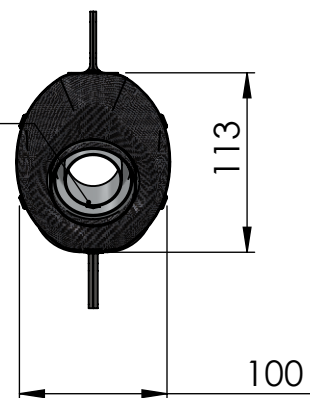

Flange s.s. sp.6mm  
"45B" cod.204392

Db-Killer N.63  
Cod.3014225801

E13 92R-02 10410

LV ONE EVO silencer RHS  
stainless steel  
Cod.3014359481

2x welded brackets  
cod.206694

CATALYTIC CONVERTER

Pipe N°1357 s.s.  
cod.3014359203

Original graphite  
bushing

Welded flange  
cod.204392

Short helical  
spring tensile  
cod. 303949001

2x Allen screw  
M10X25  
T.C.E.I. Z.B.  
Cod.204523

3x Aluminium spacer  
Ø25XH12,5 X10.5  
Cod. 206272

Allen screw M10X40x1.25  
T.C.E.I. Z.B.  
Cod.204109

TO COVER  
HOLE'S FRAME