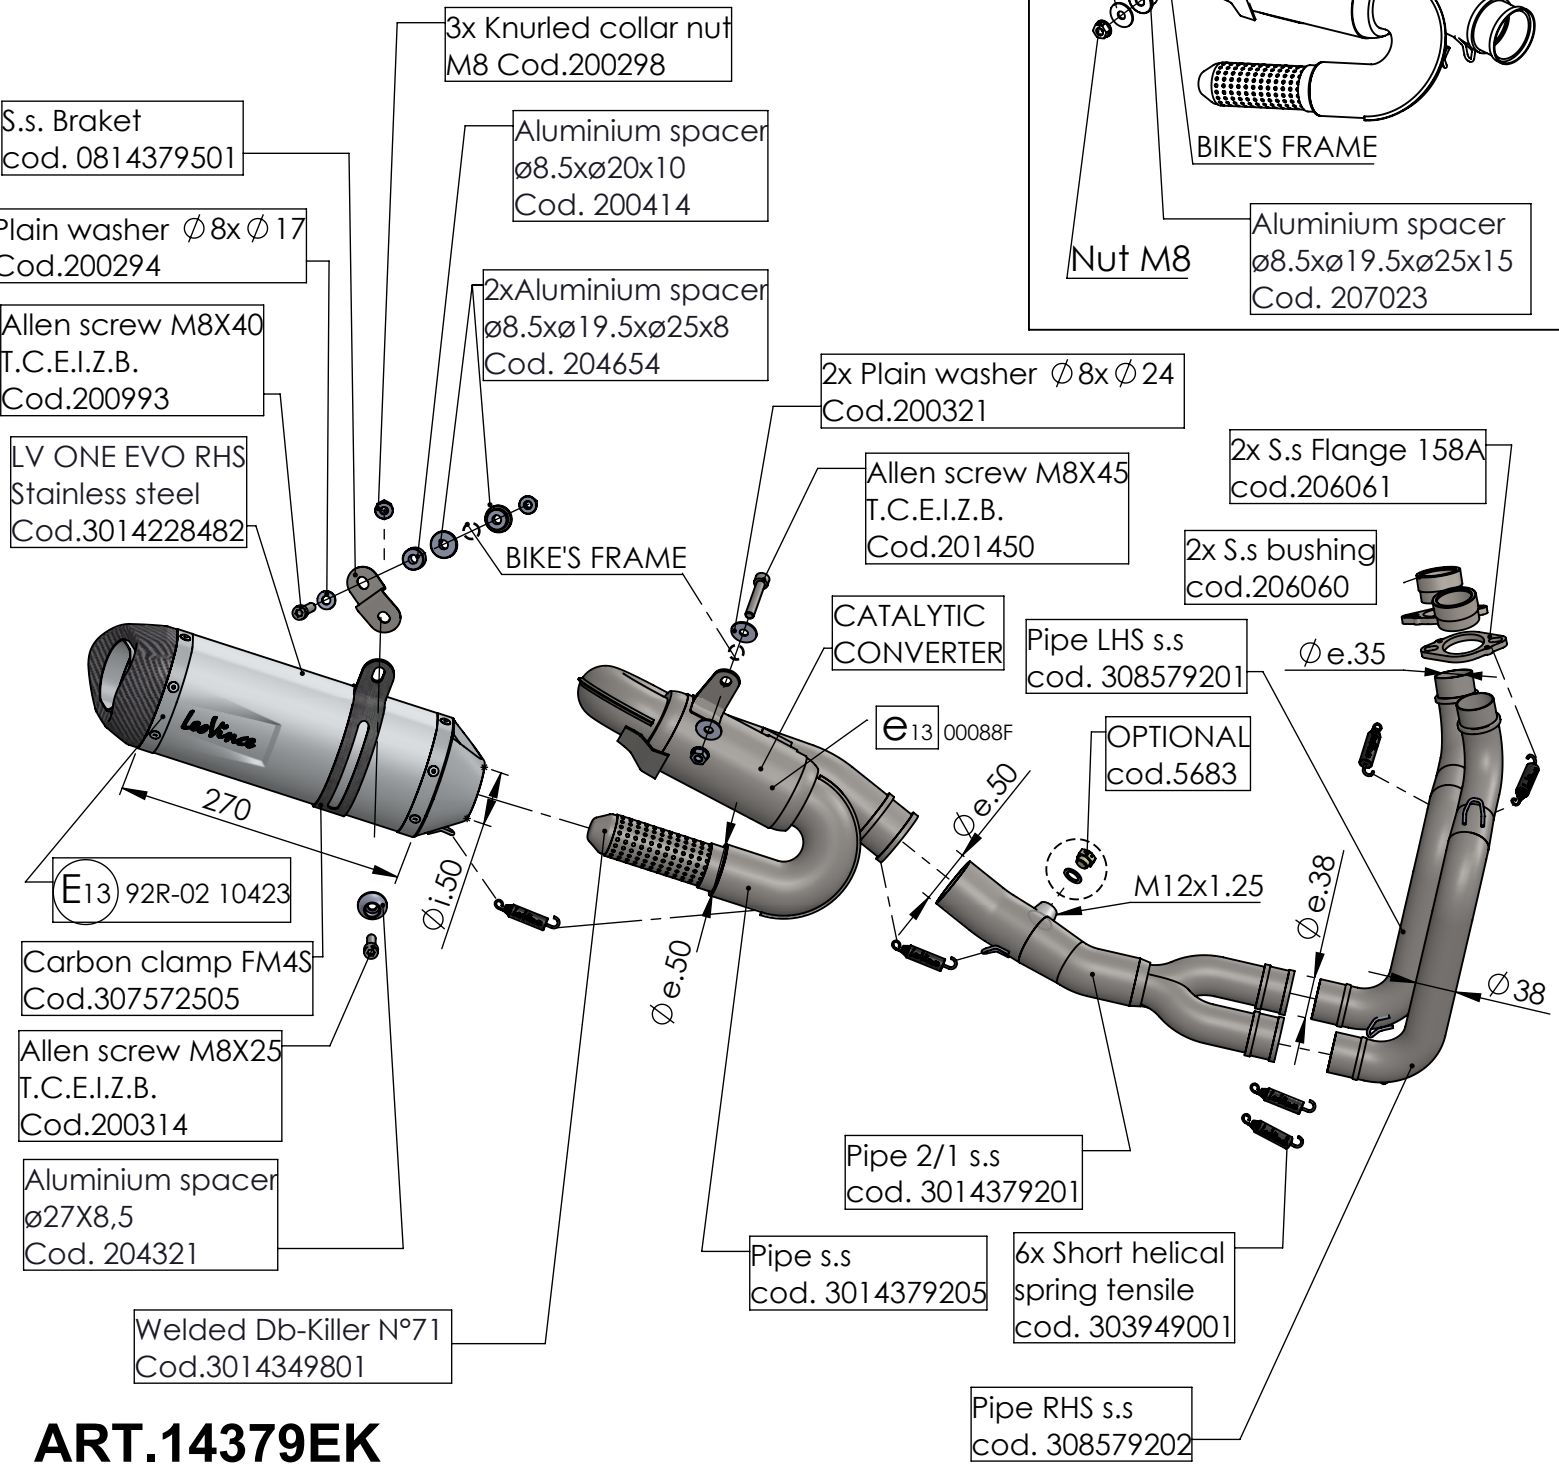

WARNING:
THE ASSEMBLY DRAWING TO
MODEL KAWASAKI NINJA 650
ABOUT FINAL COLLECTOR

ART.14379EK

KAWASAKI VERSYS 650 / NINJA 650
(Also fits 35kW version) (Fits with original panniers)

FULL SYSTEM - LV ONE EVO - STAINLESS STEEL - APPROVED