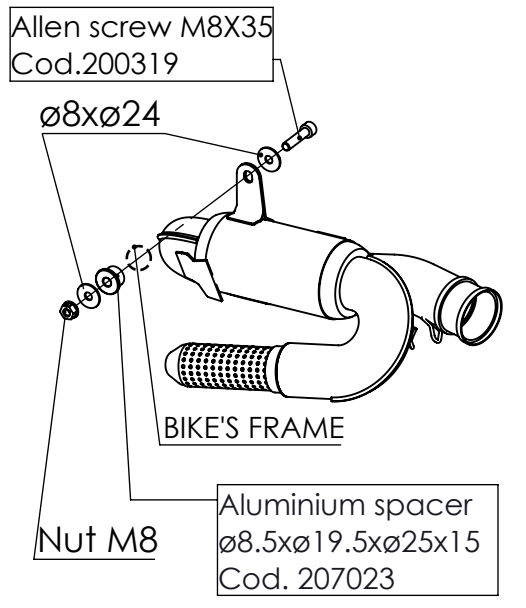

WARNING:
THE ASSEMBLY DRAWING TO
MODEL KAWASAKI NINJA 650
ABOUT FINAL COLLECTOR

ART.14379EK

KAWASAKI VERSYS 650 / NINJA 650
(Also fits 35kW version) (Fits with original panniers)

FULL SYSTEM - LV ONE EVO - STAINLESS STEEL - APPROVED