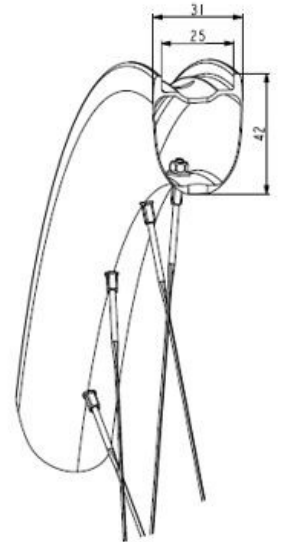

**MAVIC** ALLROAD SL CARBON**REFERENCES WHEELS**

ASTM CATEGORY 2 : road and offroad with jumps less than 15cm

For a longer longevity of the wheel, Mavic recommends that the total weight supported by the wheels doesn't exceed 120kg, bike included

Non-Boost : 12x135 rear axle adapters (V2510901)

Boost : Torque Caps for Center Lock hub (V2374401)

Jante avant Allroad SL Carbone

Specifications	Maxi target
Frontal run out	0,4mm
Lateral run out	0,5mm
Centring	1,0mm (2x0,5)
Tension daN	105 > 127
Disc side	

**RIMS**

&NBSP;:

1	V00104731	KIT FT/RR RIM ALRD SL CARBON
	V2700101	UST Tape 28mm for 25 to 27mm wide rims

**SPOKES**

2	V00104631	Kit 12 Front/Rear Allroad SL Carbon spoke 278mm
---	-----------	---

**HUB SHELLS**

3	N/A	HUB BODY
4	V2500901	KIT BEARINGS 18x30x7 + WAVED WASHER + CLIP
5	V2374001	KIT 12x100mm FRONT AXLE DCL QRM AUTO ALLROAD > 2019

**OPTIONS**

V2680301	"Kit Ft Road Adapter 12 >> 9mm"
V2373501	QRM Auto front axle 15mm for DCL Allroad wheels > 2019
V2372501	15mm MTB Axle Cap QRM Auto From 2019