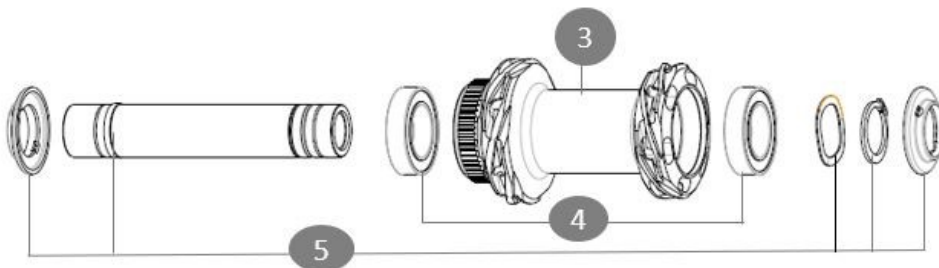

Non-Boost : 12x135 rear axle adapters (V2510901)

Boost : Torque Caps for Center Lock hub (V2374401)

Jante avant Allroad SL Carbone

Specifications	Maxi target
Frontal run out	0,4mm
Lateral run out	0,5mm
Centring	1,0mm (2x0,5)
Tension daN	105 > 127
Disc side	

**RIMS**

&NBSP;:

1	V00104731	KIT FT/RR RIM ALRD SL CARBON
	V2700101	UST Tape 28mm for 25 to 27mm wide rims

**SPOKES**

2	V00104631	Kit 12 Front/Rear Allroad SL Carbon spoke 278mm
---	-----------	---

**HUB SHELLS**