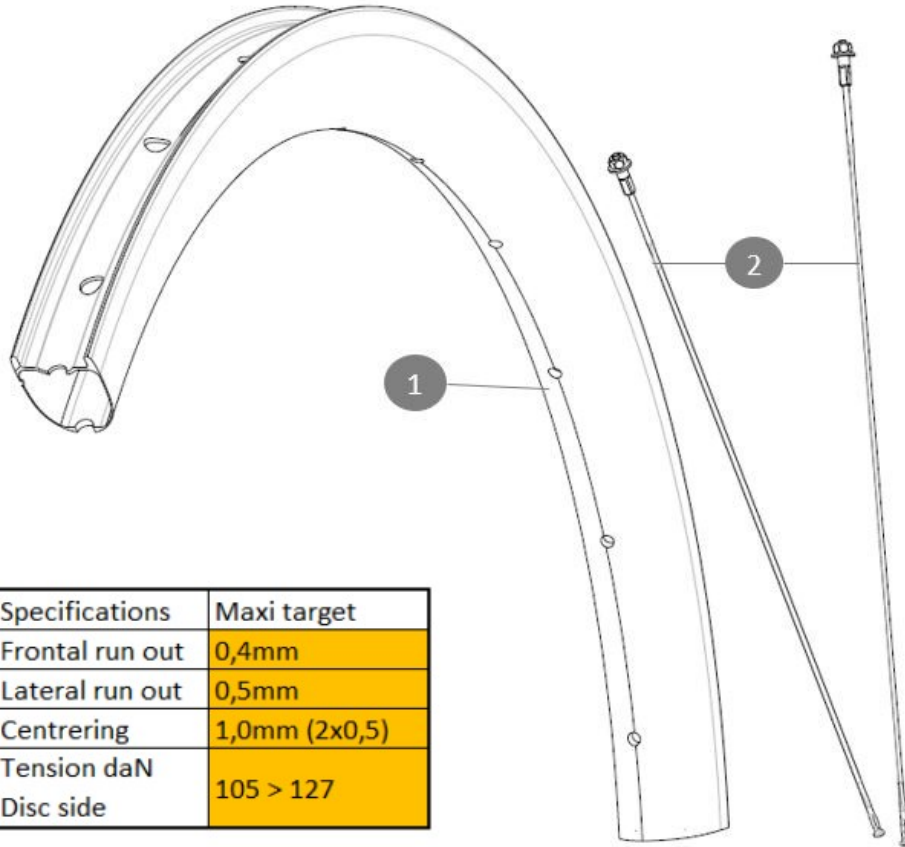

**MAVIC** ALLROAD SL CARBON**REFERENCES WHEELS**

ASTM CATEGORY 2 : road and offroad with jumps less than 15cm

For a longer longevity of the wheel, Mavic recommends that the total weight supported by the wheels doesn't exceed 120kg, bike included

Non-Boost : 12x135 rear axle adapters (V2510901)

Boost : Torque Caps for Center Lock hub (V2374401)

Jante avant Allroad SL Carbone

Specifications	Maxi target
Frontal run out	0,4mm
Lateral run out	0,5mm
Centring	1,0mm (2x0,5)
Tension daN	105 > 127
Disc side	

**RIMS**

&NBSP;:

1	V00104731	KIT FT/RR RIM ALRD SL CARBON
	V2700101	UST Tape 28mm for 25 to 27mm wide rims

**SPOKES**

2	V00104631	Kit 12 Front/Rear Allroad SL Carbon spoke 278mm
---	-----------	---

**HUB SHELLS**

3	N/A	HUB BODY
4	V2500901	KIT BEARINGS 18x30x7 + WAVED WASHER + CLIP
5	V2374001	KIT 12x100mm FRONT AXLE DCL QRM AUTO ALLROAD > 2019

**OPTIONS**

V2680301	"Kit Ft Road Adapter 12 >> 9mm"
V2373501	QRM Auto front axle 15mm for DCL Allroad wheels > 2019
V2372501	15mm MTB Axle Cap QRM Auto From 2019