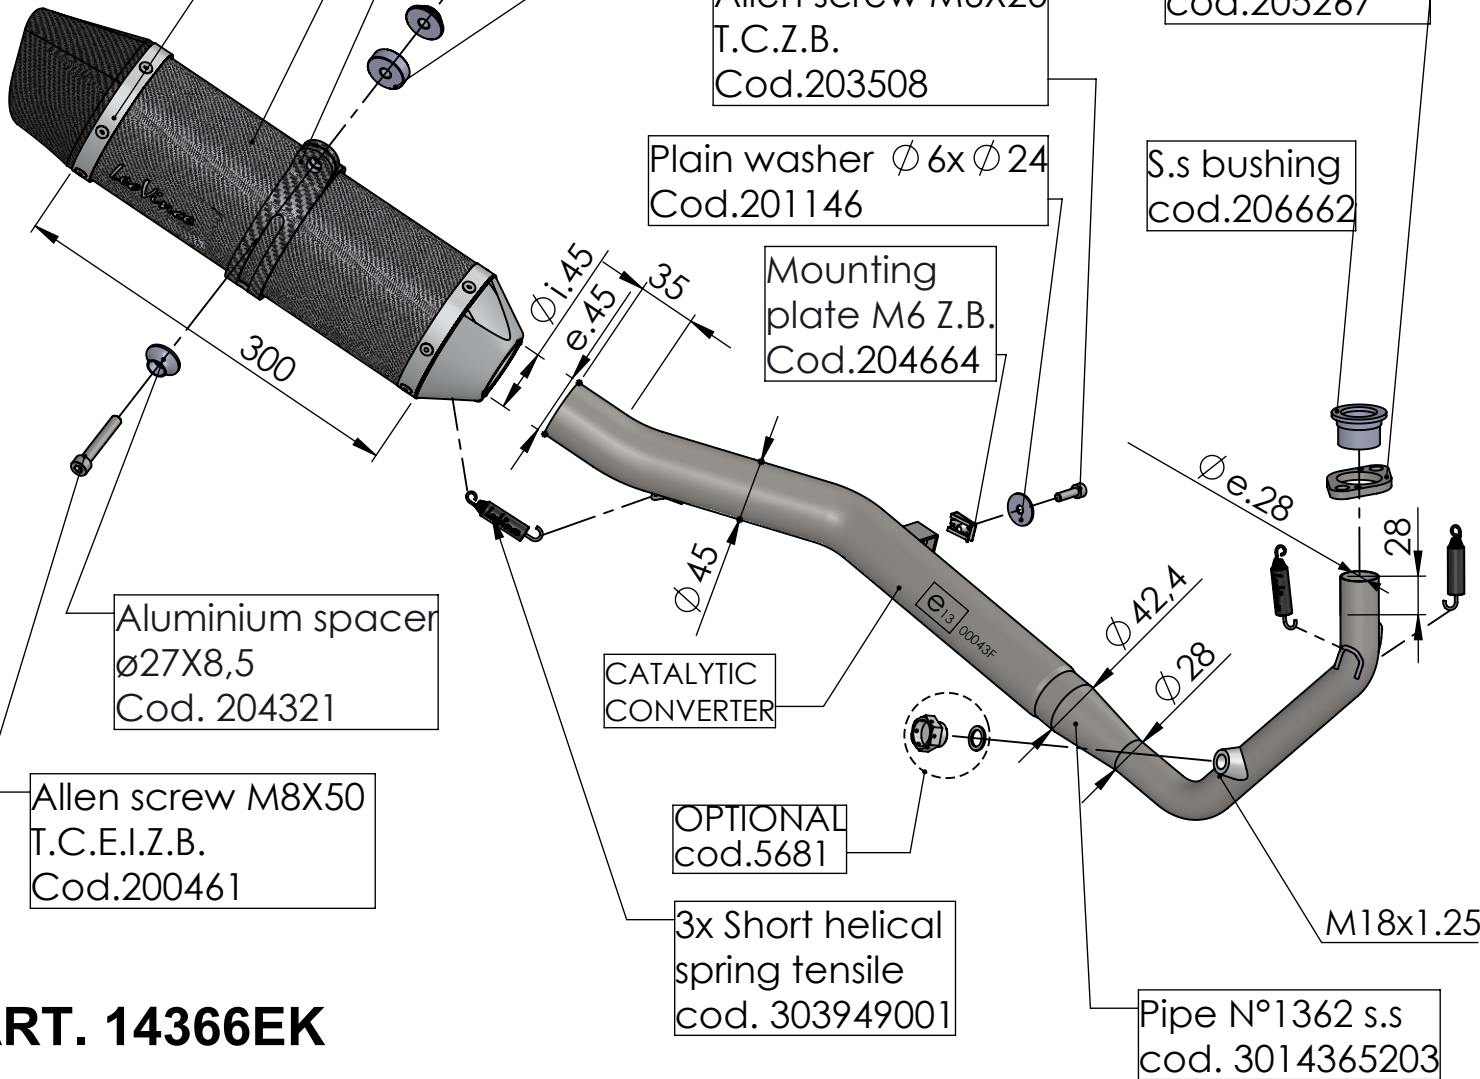

Db-Killer N.62
Cod.3014259801

S.s. flange "45E"
cod.205267 sp. 6mm

S.s. bushing
cod.206662

Carbon clamp FM4S
Cod.307572505

LV ONE EVO silencer RHS
carbon fiber
Cod.3014260481

(E13) 92R-01 10432

Knurled collar nut
M8 Cod.200298

2x Aluminium spacer
Cod. 204828

Aluminium spacer
Cod. 202210 ø30-10-8.5

Allen screw M6X20
T.C.Z.B.
Cod.203508

Plain washer Ø 6x Ø 24
Cod.201146

Mounting
plate M6 Z.B.
Cod.204664

S.s. flange "45E"
cod.205267

S.s. bushing
cod.206662

ART. 14366EK

YAMAHA MT-125 / YZF-R 125

FULL SYSTEM - LV ONE EVO - CARBON - APPROVED