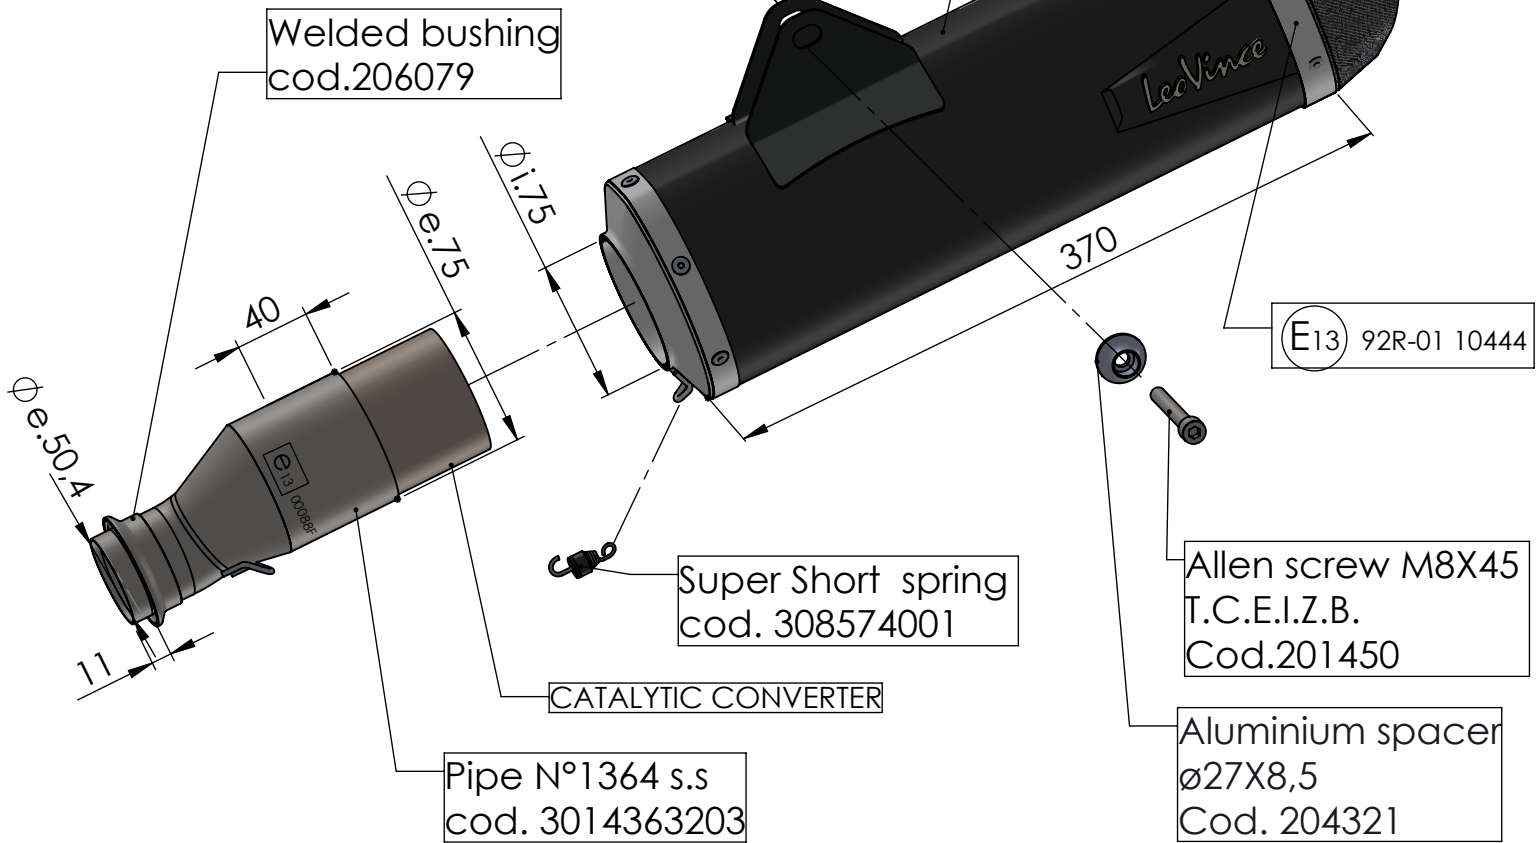

**Bushing s.s.
cod.206079**

Knurled collar nut
M8 Cod.200298

NERO silencer RHS
stainless steel
Cod.3014072482

ART. 14072K

KTM 690 ENDURO R / 690 SMC R (Also fits 35kW version)

SLIP-ON - NERO - STAINLESS STEEL - APPROVED