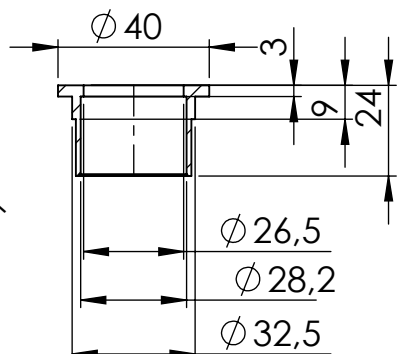

Bushing S.s
cod.206662

Knurled collar nut
M8 Cod.200298

2x Aluminium spacer
Ø30-20X9x8.5
Cod. 204828

ORIGINAL FRAME
Please remove rubber
located inside

Aluminium spacer
Ø30X15x8.5
Cod. 206663

Plain washer
Ø6xØ24
Cod.201146

ORIGINAL FRAME

Allen screw
M6X20 T.C.Z.B.
Cod.203508

Flange 45E S.s
cod.205267

Bushing S.s
cod.206662

Mounting
plate M6 Z.B.
Cod.204664