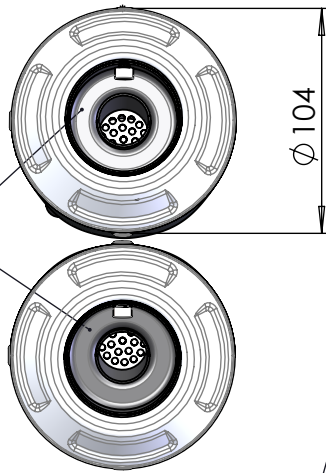

N°2 Db-Killer Ø22
Cod.303430803

Ø104

Superior silencer
GP duals Øi 50
Cod.3015110481

Inferior silencer
GP duals Øi 50
Cod.3015108482

Stainless steel Bracket
Cod.3015101501

N°2 Graphyte
Gasket
Cod.204980

N°4 Knurled collar screw
M6X16 T.E.
Cod.204985

Knurled Nut M8
cod.200298

N°2 Knurled
collar screw
M8X16 T.E.
Cod.206008

Silencer bracket
Aluminium
Prod. Cod.3015102501
Purch. Cod.206398

N°2 Short helical spring
tensile
Cod.303949001

E13 0473 9
E13 92R - 01 10390

Aluminium spacer
Ø25XH12.5X10.5
Cod.204321

Allen screw T.C.E.I
M8x55 Cod.200331

Pipe N°1151
Cod.3015102201

Strap-in stainless
steel Ø45
Cod.300045530

Art. 15102

HONDA CB 500 F / CBR500 R / CB 500 X
(fits with original centre stand)