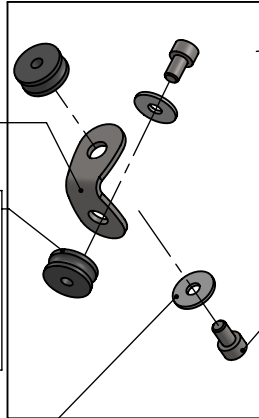

Ø 104

Bracket s.s.
Prod.cod.3015247501
Purch.cod.207031

2x Welded Aluminium
spacer M6
øe.20 - ø8.5 - h.8.5
Cod. 207030

2x Allen screw M6X10
Cod.205238

Knurled collar nut
M8 Cod.200298

2x Plain washer
Cod.200254

LV-10 Silencer superior
stainless steel black
Cod.3015247485

Aluminium spacer
ø27X8,5
Cod. 204321

(E57) 92R-01 0017

Allen screw M8X45
T.C.E.I.Z.B.
Cod.201450

LV-10 Silencer inferior
stainless steel black
Cod.3015247487

2x Strap in S.s.Ø49
Cod.300049530

ART. 15247B

TRIUMPH SPEED TRIPLE 1200 RR/RS

SLIP-ON - LV-10 - STAINLESS STEEL - APPROVED