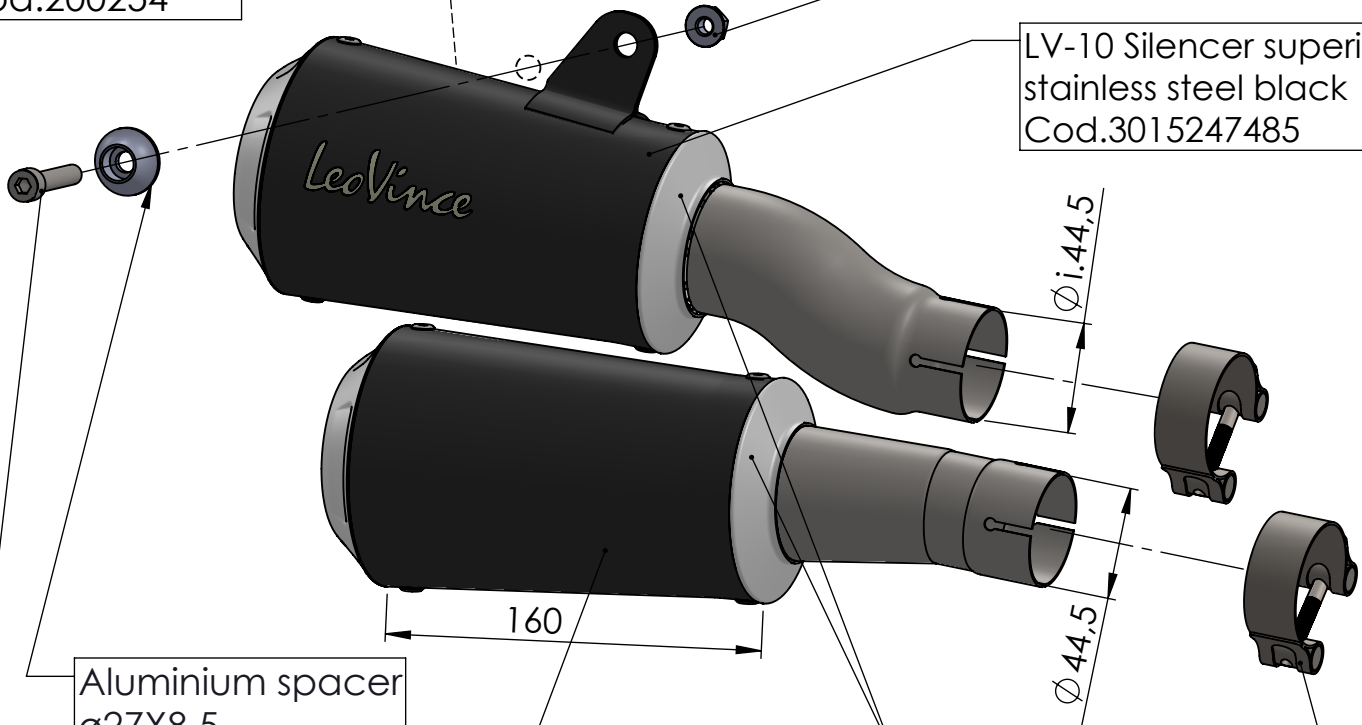

Ø 104

Bracket s.s.
Prod.cod.3015247501
Purch.cod.207031

2x Welded Aluminium
spacer M6
øe.20 - ø8.5 - h.8.5
Cod. 207030

2x Allen screw M6X10
Cod.205238

Knurled collar nut
M8 Cod.200298

2x Plain washer
Cod.200254

LV-10 Silencer superior
stainless steel black
Cod.3015247485

Aluminium spacer
ø27X8,5
Cod. 204321

(E57) 92R-01 0017

Allen screw M8X45
T.C.E.I.Z.B.
Cod.201450

LV-10 Silencer inferior
stainless steel black
Cod.3015247487

2x Strap in S.s.Ø49
Cod.300049530

ART. 15247B

TRIUMPH SPEED TRIPLE 1200 RR/RS

SLIP-ON - LV-10 - STAINLESS STEEL - APPROVED