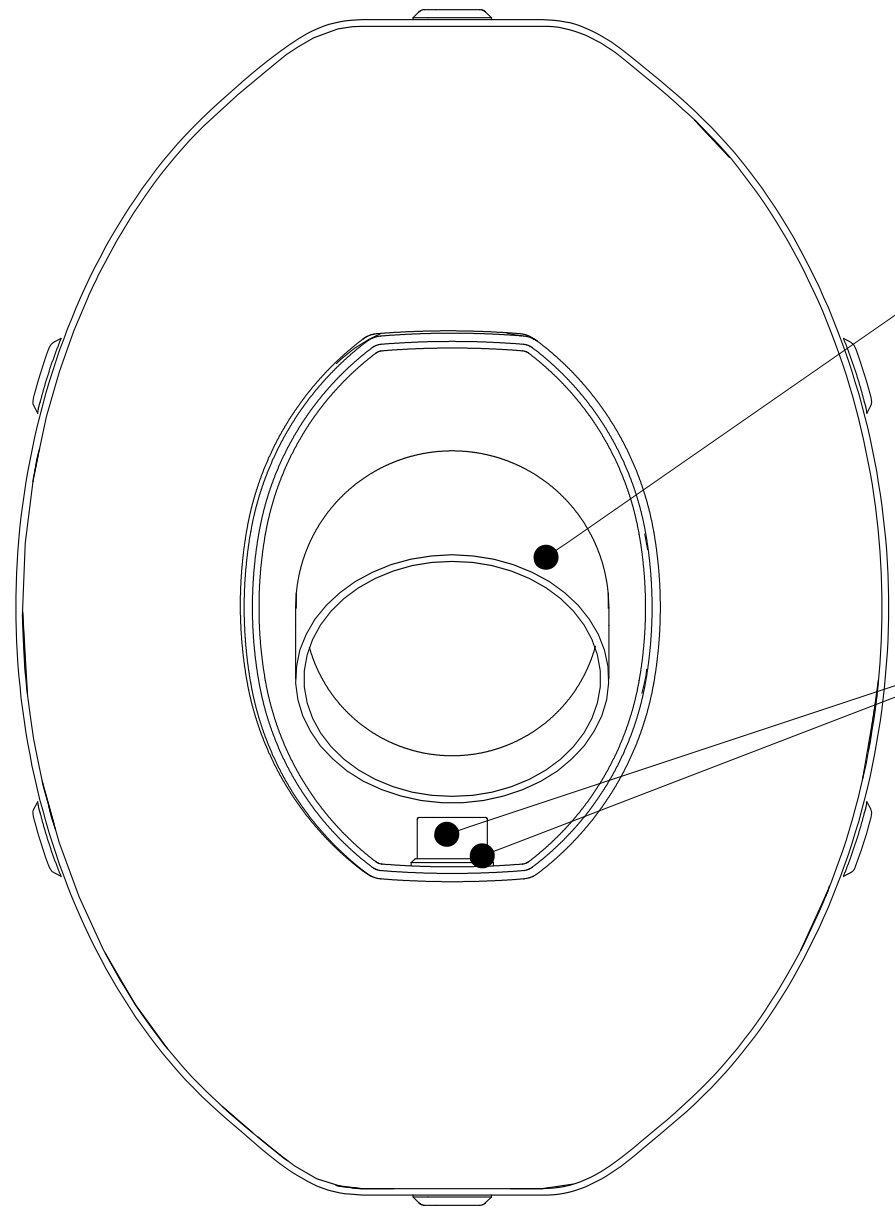

Non usare  
Don't use

DB-Killer EVO N°52  
Cod.308421801

Grower Ø5 Cod.202286

Allen screw M5X6 T.C.E.I. INOX  
Cod. 201044

Silencer Factory S  
Carbon  
Cod.308437481

Alluminium spacer  
Cod.205767

Knurled collar  
nut M8  
Cod.206718

Allen screw M8X45  
T.C.Z.B.  
Cod.201450

Inox bracket silencer  
Cod.206298

Knurled collar nut M6  
Cod.200333

Plain washer Ø6x24  
Cod.201146

Alluminium spacer  
Cod.205866

Pipe N°1063  
Cod.3014112201

Allen screw M6X25  
T.C.Z.B.  
Cod.200586

Bracket Carbon FR2  
Cod.308448501

Short helical spring  
tensile  
Cod.204387

Short tube in  
silicon rubber  
Cod.204412

Strap in stainless  
steel Ø51 + Bracket  
Cod.300051535

Use rubber  
protection from  
original carter

Strap in stainless  
steel Ø49  
Cod.300049530

Art. 14127S

SUZUKI GSX-S 1000 i.e./ GSX-S 1000 F i.e. ('15)

Slip-on SBK "FACTORY S" - CARBONIO -  
Passaggio Standard omologato "EVOLUTION II"