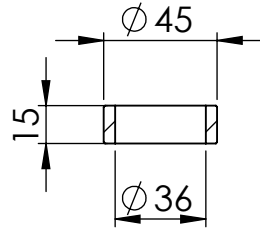

dB-Killer N° 78
P/N 3014442801

S.S. Bushing
P/N 207133

S.S. Flange 25B
P/N 200560

4x Gaskets
Ø14 ø4,9 h.1,5
P/N 200371

2x Mounting Plate M5
P/N 204555

WARNING!
Use the spacers for installation
with the Suzuki under cowl
Part # 94400-25810-000

2x Allen Screws
M5 x 12
P/N 201031

bike's frame

2x Washers
Ø15 ø5
P/N 406580

Øi.75

Catalytic converter

ØE.50

Carbon Heat Shield
P/N 0814442001

ØE.75 ∇ 50