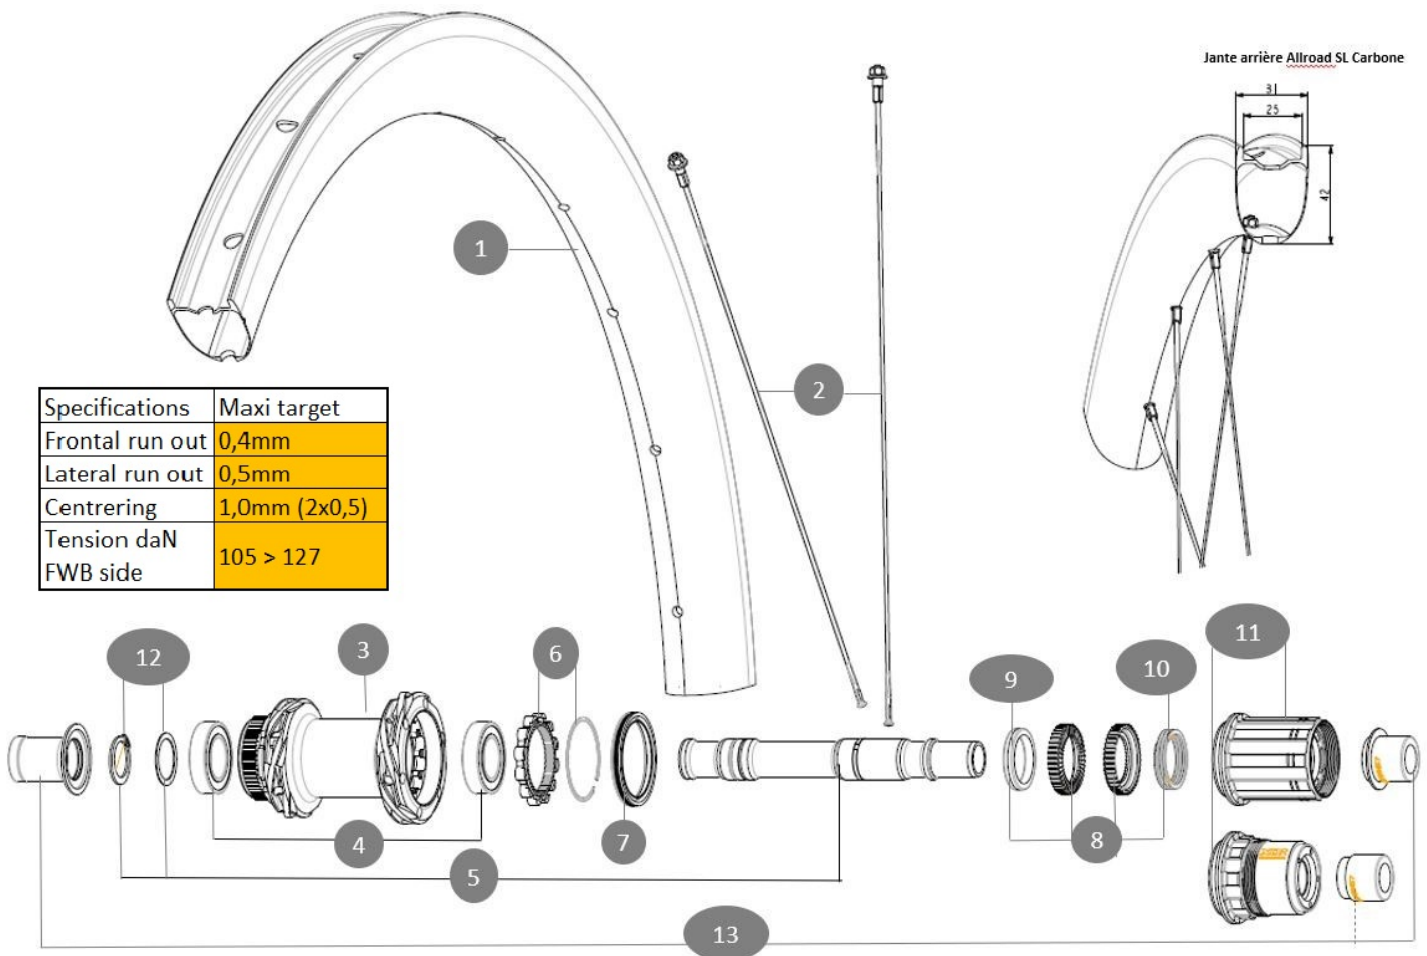

MAVIC ALLROAD SL CARBON**REFERENCES WHEELS**

ASTM CATEGORY 2 : road and offroad with jumps less than 15cm

For a longer longevity of the wheel, Mavic recommends that the total weight supported by the wheels doesn't exceed 120kg, bike included

Non-Boost : 12x135 rear axle adapters (V2510901)

Boost : Torque Caps for Center Lock hub (V2374401)

**RIMS**

&NBSP;:

1	V00104731	KIT FT/RR RIM ALRD SL CARBON
	V2700101	UST Tape 28mm for 25 to 27mm wide rims

SPOKES

2	V00104631	Kit 12 Front/Rear Allroad SL Carbon spoke 278mm
---	-----------	---

HUB SHELLS

3	N/A	HUB BODY
4	M40076	HUB BEARINGS 17x30x7 6903 x 2
5	V00046431	KIT AXE ID360 142LIGHT CL+CIR
6	V2252701	KIT ID360 INSERT SHAPED EAR LOBE > 2017
7	V2251601	KIT ID360 SEAL + GREASE
8	V2251701	KIT ID360 2 RATCHETS + SPRING + GREASE
9	V2500501	KIT ID360 3 PADS NOISE REDUCING
10	V2251801	KIT 3 ID360 ROAD SPRINGS
11	V3430101	HG11 Freewheel Body ID360
11	V2580101	FREEHUB BODY XD Road ID360
12	V2373001	KIT ADJUST. SYSTEM QRM AUTO ID360 for 17x30x7 bearing

OPTIONS

V2510801	ID360 V2 RrAxleAdapt9x135
V2510901	ID360 EVO RrAxleAdpt12x135/150
V2373401	KIT ID360 135/142 DCL L1 AXLE WITH CLIP

ADAPTERS

13	V3811001	KIT ROAD ID360 RR CL ENDCAP (12MM)
----	----------	------------------------------------