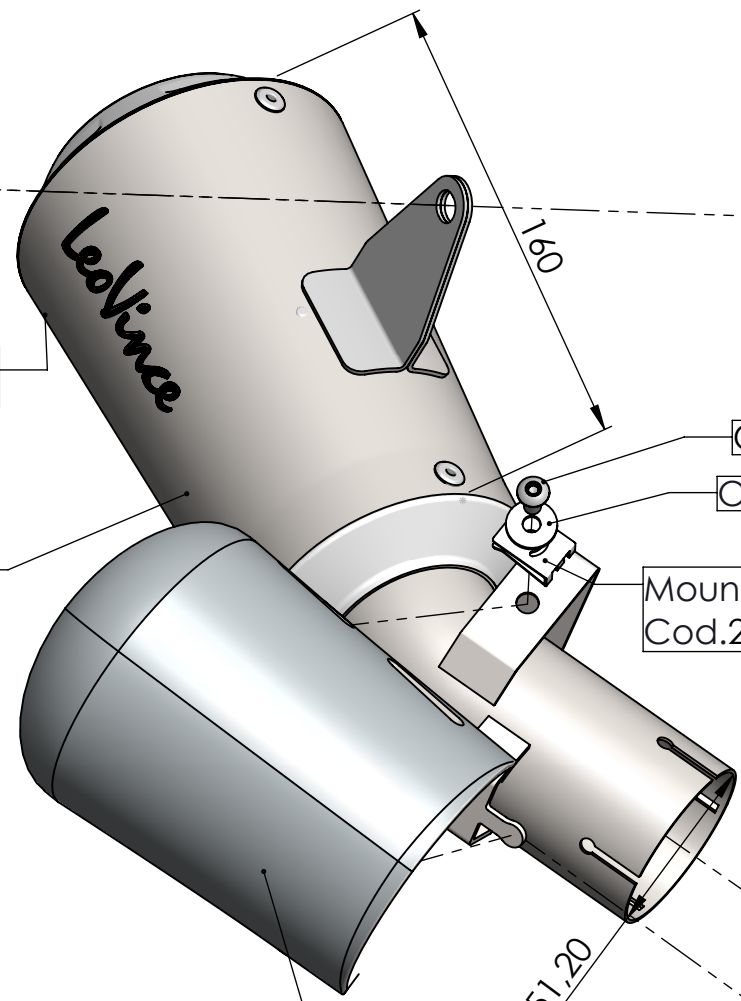

Aluminium spacer
Ø 27X8,5X11
Cod. 204321

Knurled collar nut M8
Cod.200298

E57 92 R - 01 0017

LV-10 silencer RHS
Stainless steel
Cod. 3015216481

Original Allen screw

Original Plain washer

Mounting plate M6
Cod.204664

Allen screw M8X40
T.C.Z.B.
Cod.200993

Strap in stainless
steel Ø53
Cod.300053530

Original parts

ART. 15216

KAWASAKI Z 900 RS / CAFE
(Fits with original center stand)

SLIP-ON - LV-10 - STAINLESS STEEL - APPROVED