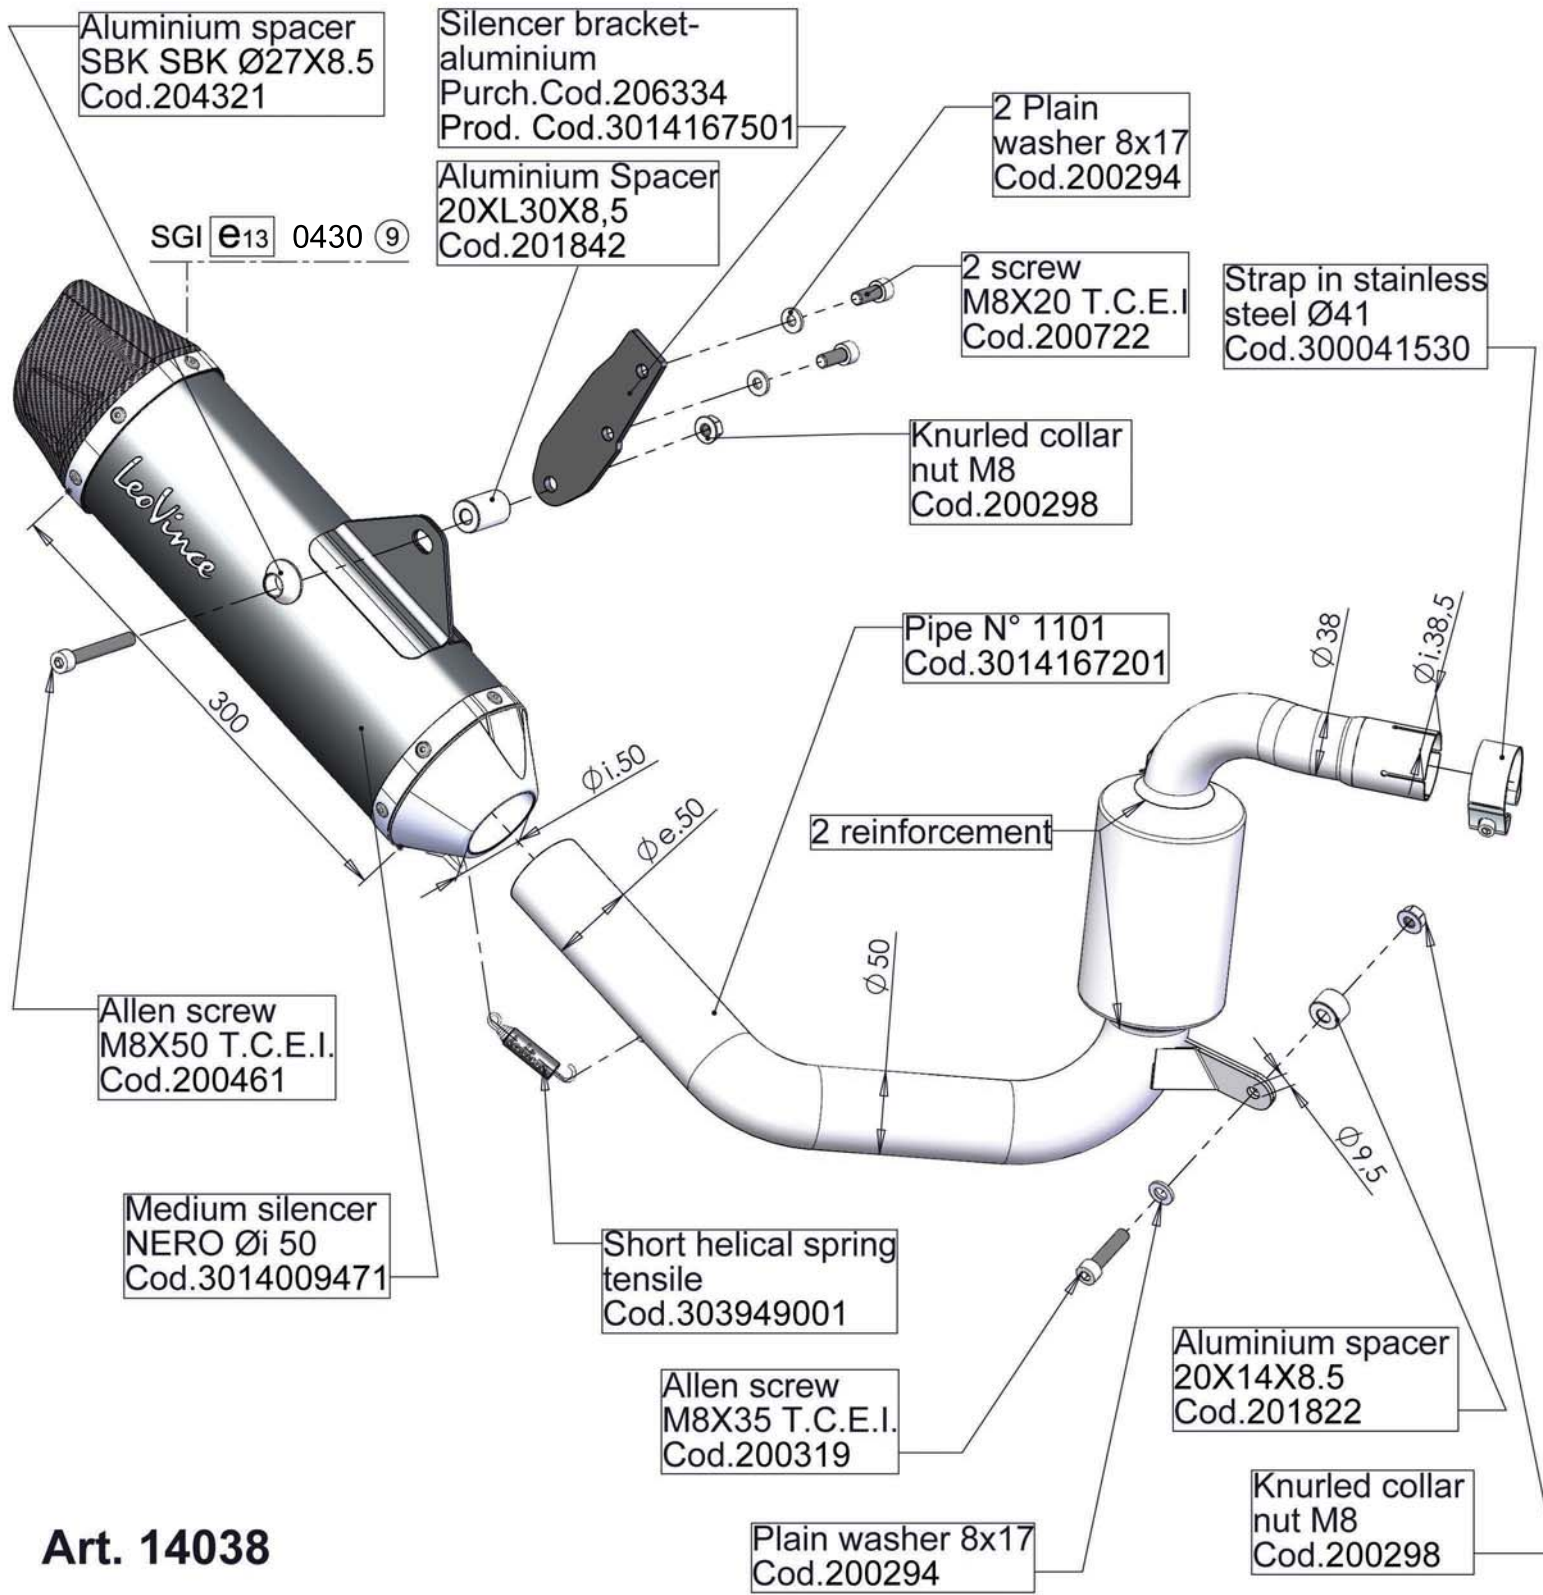

DB-Killer N°32B
Cod.307762801

Art. 14038

KTM RC 125

Slip-on "NERO" - APPROVED