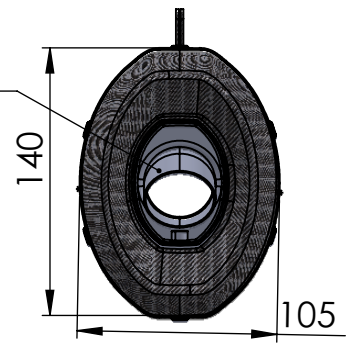

Do not use
Aluminium spacer
Cod. 205866

Db-killer N°52
Cod.308421801

Bracket black S.s
Cod. 3014336501

Knurled collar nut
M6 Cod.200333

**NB.Brand Leovince
on this side**

Knurled collar nut
M8 Cod.200298

ORIGINAL FRAME
Please remove two
original rubber silent-block
located inside

Aluminium spacer
Cod. 205771

Carbon clamp FR2
cod.308448501

E13 92R-01 10395

2x Aluminium spacer
ø29-ø23.5Xø8,5Xh7
Cod. 205153

Aluminium spacer
ø27X8,5
Cod. 204321

Allen screw M8X45
T.C.E.I.Z.B.
Cod.201450

Pipe N°1310 s.s
cod. 3014336201

2x Short helical
spring tensile
cod. 303949001

Strap in S.s.Ø57
Cod.300057530

Allen screw M6X25
T.C.E.I.Z.B.
Cod.200586

Aluminium spacer
ø27Xø6.5
Cod. 205767

FACTORY S Titanium
Øi 54X270 RHS
Cod.3014337491