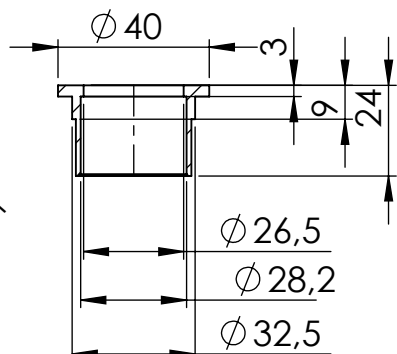

Db-Killer N.62
Cod.3014259801

Flange 45E sp.6
cod.205267

Bushing S.s
cod.206662

Knurled collar nut
M8 Cod.200298

2x Aluminium spacer
ø30-20X9x8.5
Cod. 204828

ORIGINAL FRAME
Please remove rubber
located inside

Aluminium spacer
ø30X15x8.5
Cod. 206663

Plain washer
ø 6x ø 24
Cod.201146

ORIGINAL FRAME

Allen screw
M6X20 T.C.Z.B.
Cod.203508

Flange 45E S.s
cod.205267

Mounting
plate M6 Z.B.
Cod.204664

Bushing S.s
cod.206662