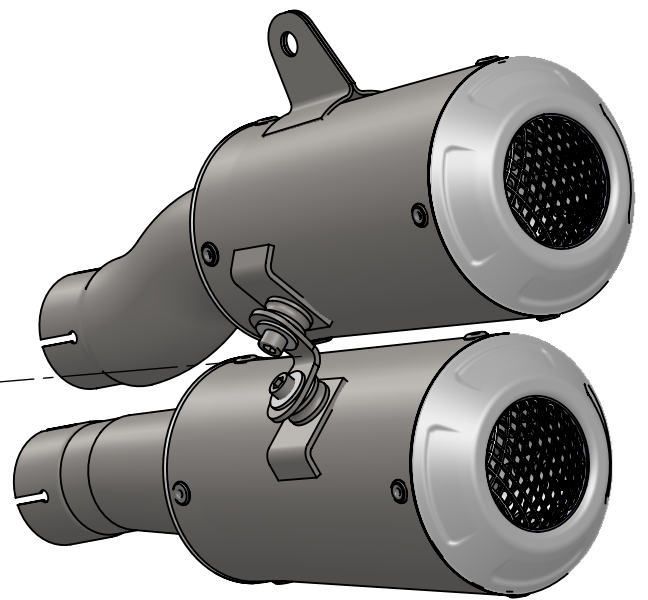

Ø 104

Bracket s.s.
Prod.cod.3015247501
Purch.cod.207031

2x Welded Aluminium
spacer M6
øe.20 - ø8.5 - h.8.5
Cod. 207030

2x Plain washer
Cod.200254

2x Allen screw M6X10
Cod.205238

Knurled collar nut
M8 Cod.200298

LV-10 Silencer superior
stainless steel
Cod.3015247481

Aluminium spacer
ø27X8,5
Cod. 204321

Allen screw M8X45
T.C.E.I.Z.B.
Cod.201450

(E57) 92R-01 0017

LV-10 Silencer inferior
stainless steel
Cod.3015247483

2x Strap in S.s.Ø49
Cod.300049530

ART. 15247

TRIUMPH SPEED TRIPLE 1200 RR/RS

SLIP-ON - LV-10 - STAINLESS STEEL - APPROVED