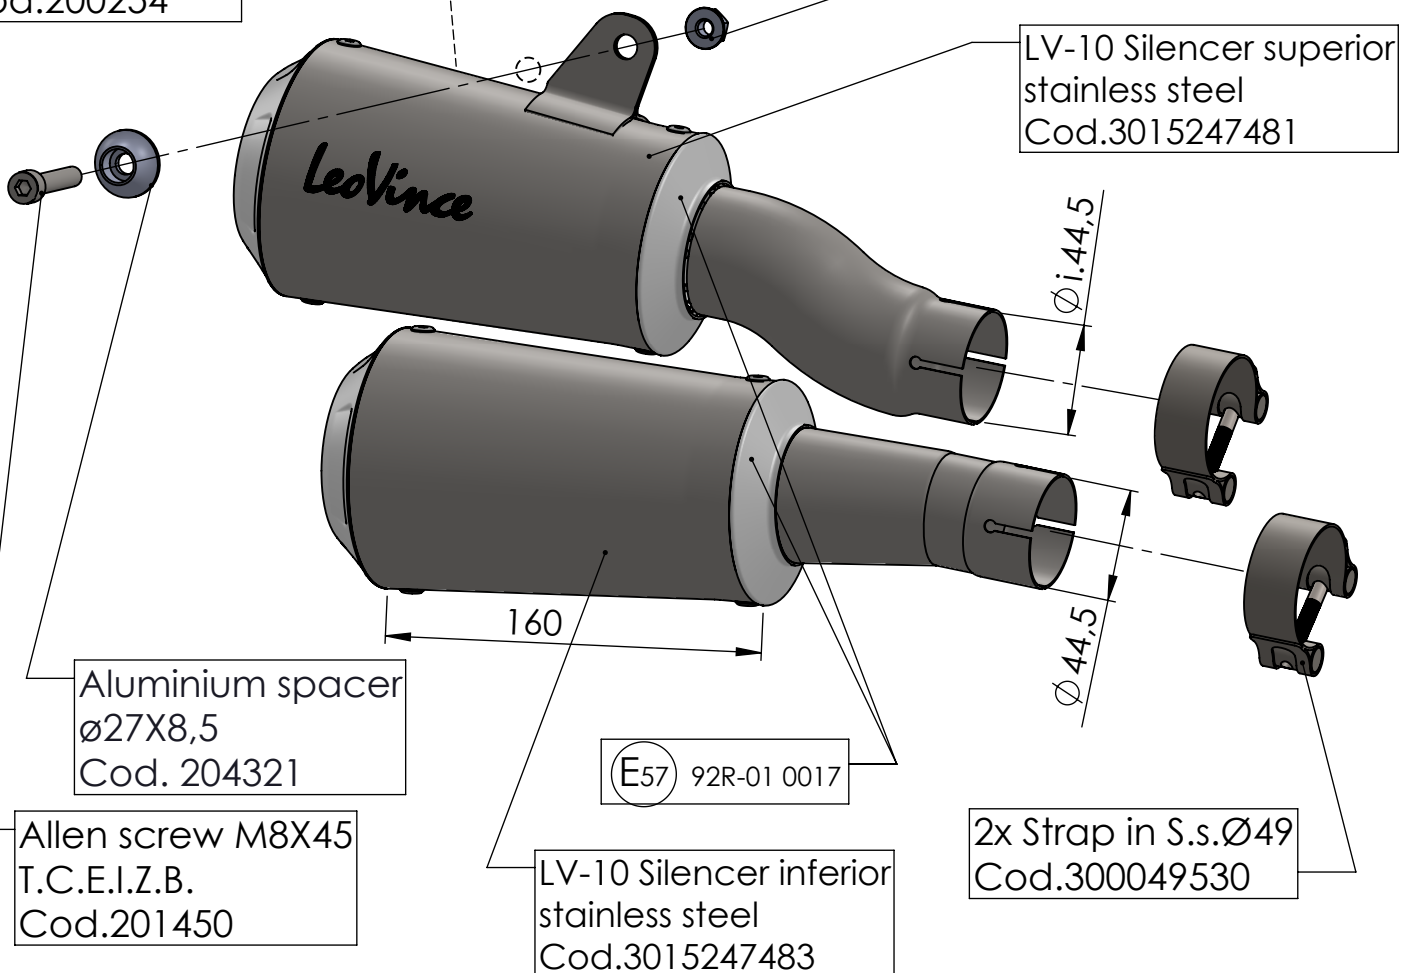

Ø 104

Bracket s.s.
Prod.cod.3015247501
Purch.cod.207031

2x Welded Aluminium
spacer M6
øe.20 - ø8.5 - h.8.5
Cod. 207030

2x Plain washer
Cod.200254

2x Allen screw M6X10
Cod.205238

Knurled collar nut
M8 Cod.200298

LV-10 Silencer superior
stainless steel
Cod.3015247481

Aluminium spacer
ø27X8,5
Cod. 204321

Allen screw M8X45
T.C.E.I.Z.B.
Cod.201450

(E57) 92R-01 0017

LV-10 Silencer inferior
stainless steel
Cod.3015247483

2x Strap in S.s.Ø49
Cod.300049530

ART. 15247

TRIUMPH SPEED TRIPLE 1200 RR/RS

SLIP-ON - LV-10 - STAINLESS STEEL - APPROVED