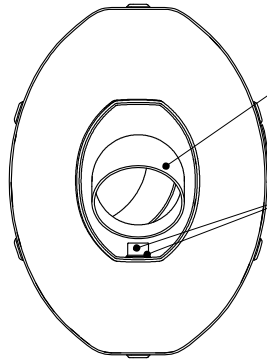

Non usare  
Don't use

DB-Killer EVO N°52  
Cod.308421801

Grower Ø5 Cod.202286

Allen screw M5X6 T.C.E.I. INOX  
Cod. 201044

Silencer Factory S  
Inox  
Cod.308437481

Alluminium spacer  
Cod.205767

Knurled collar  
nut M8  
Cod.206718

Allen screw M8X45  
T.C.Z.B.  
Cod.201450

Inox bracket silencer  
Cod.206298

Knurled collar nut M6  
Cod.200333

Plain washer Ø6x24  
Cod.201146

Alluminium spacer  
Cod.205771

Pipe N°1063  
Cod.3014112201

Allen screw M6X25  
T.C.Z.B.  
Cod.200586

Bracket Carbon FR2  
Cod.308448501

Short helical spring  
tensile  
Cod.204387

Short tube in  
silicon rubber  
Cod.204412

Strap in stainless  
steel Ø51 + Bracket  
Cod.300051535

Use rubber  
protection from  
original carter