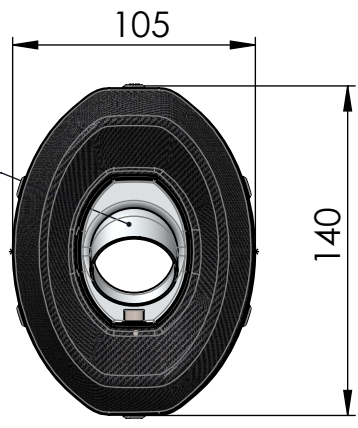

DB-Killer EVO N°52 B  
Cod.308437801

FACTORY S  
Stainless Steel  
silencer Øi 50  
Cod.308437481

Aluminium spacer  
25/18X35X6.5  
Cod.206355

Aluminium spacer  
Cod.205771

Knurled collar  
nut M6 Cod.200333

Knurled collar  
nut M10 Cod.203039

Silencer bracket-  
aluminium  
Purch.Cod.206354  
Prod. Cod.3014039501

Aluminium Spacer  
30X13X16.5  
Cod.206307

Allen screw  
M10x1.25x60 T.C.E.I.  
Cod.204482

Carbon bracket FR2  
Cod.308448501

Allen screw  
M6X60 T.C.Z.B.  
Cod.200515

Aluminium spacer  
-for allen screw M6-  
Cod.205767

2 Short helical spring  
tensile  
Cod.303949001

Pipe N°1113  
Cod.3014173201

Strap-in stainless Ø53  
Cod.300053530