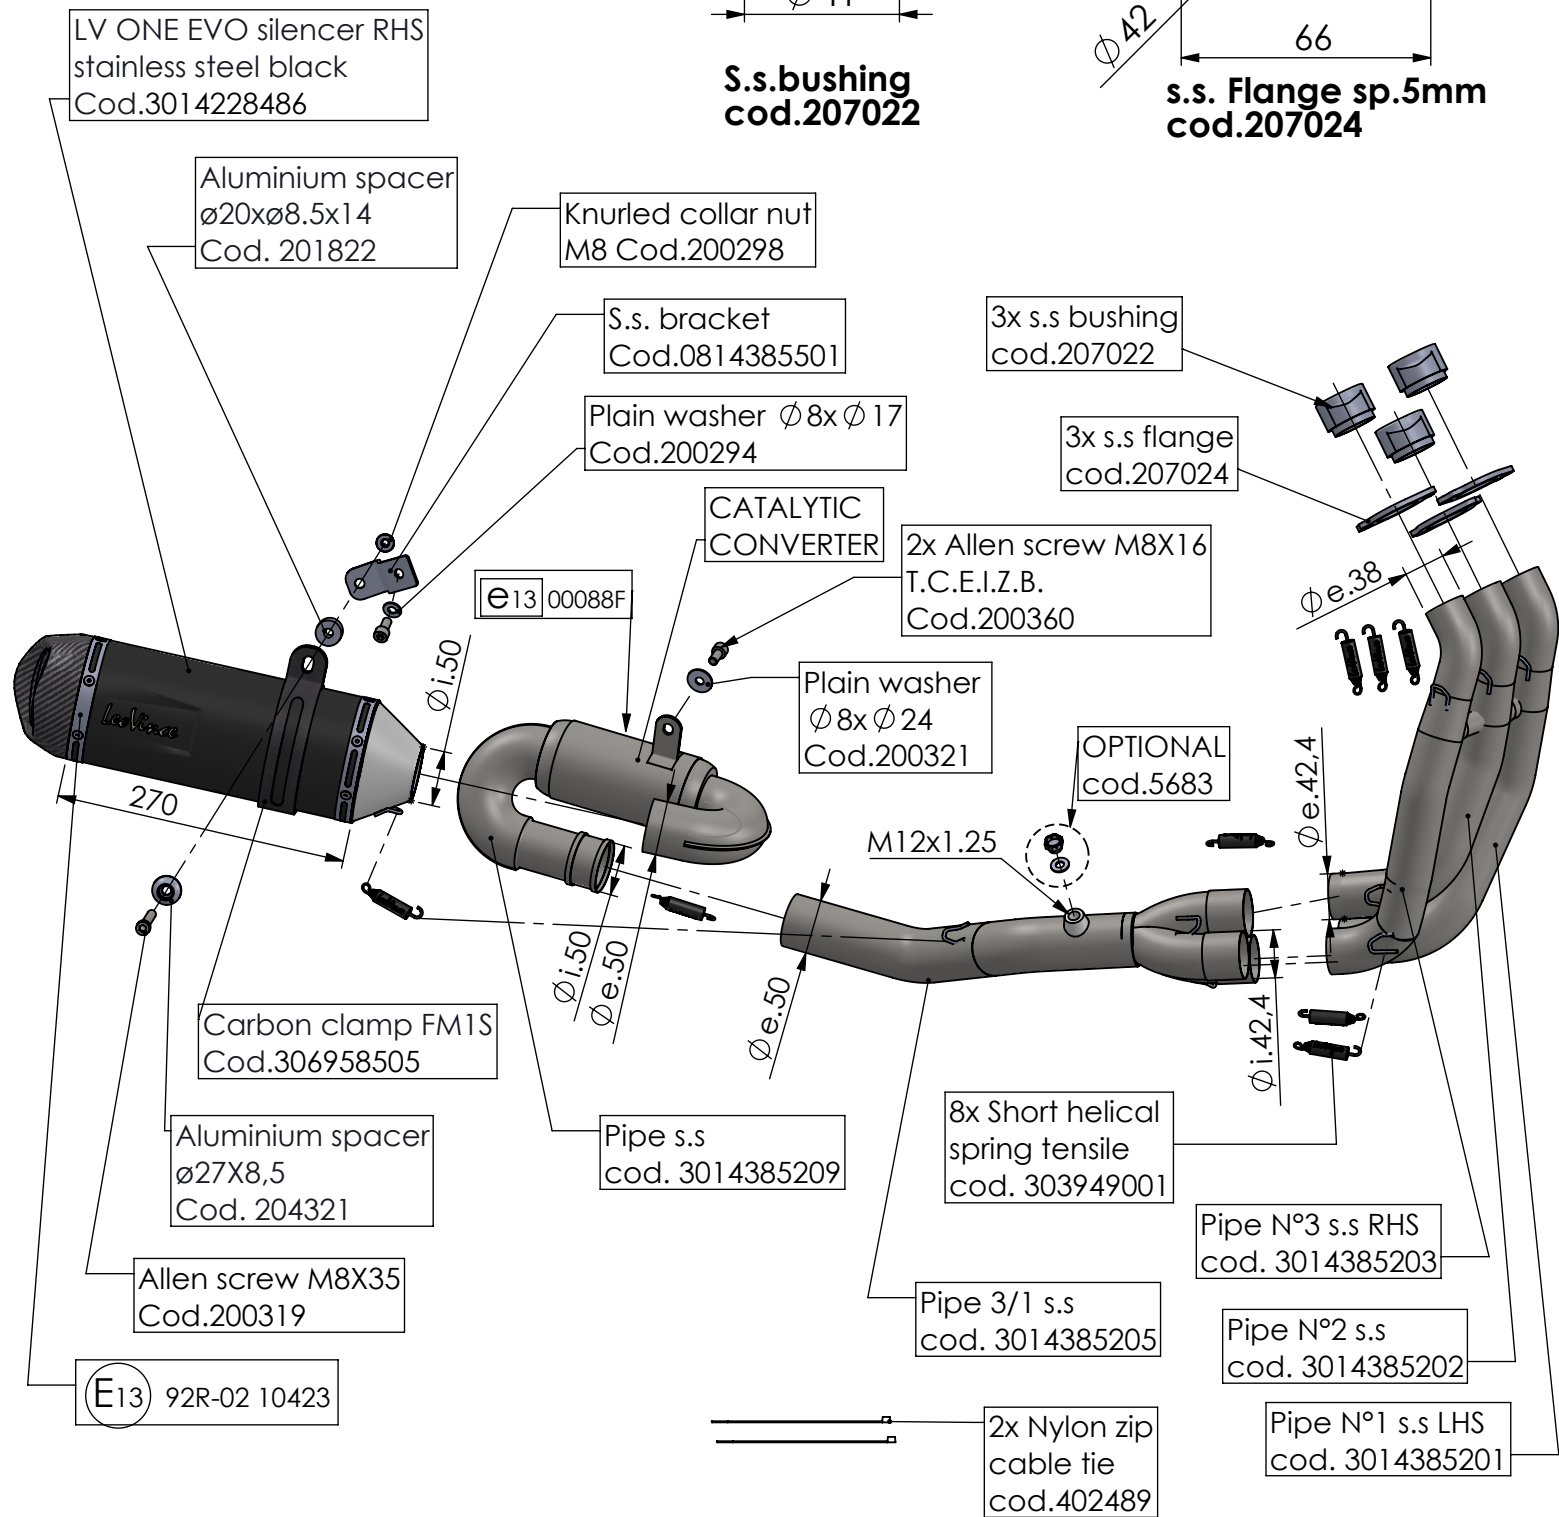

Db-Killer 59B
Cod.3014228803

S.s. bushing
cod.207022

S.s. Flange sp.5mm
cod.207024

ART. 14385EBK

TRIUMPH 660 TRIDENT (also fits 35kW version)

FULL SYSTEM - LV ONE EVO - BLACK - APPROVED