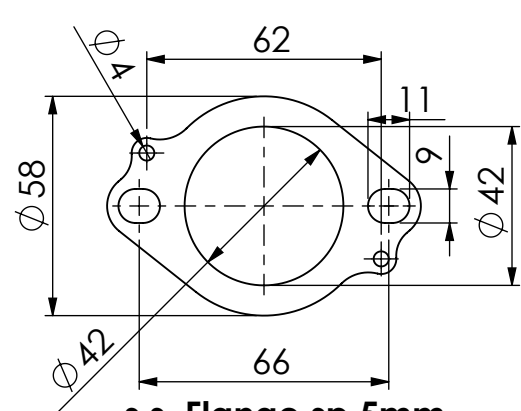

Db-Killer 59B
Cod.3014228803

S.s. bushing
cod.207022

S.s. Flange sp.5mm
cod.207024

ART. 14385EBK

TRIUMPH 660 TRIDENT (also fits 35kW version)

FULL SYSTEM - LV ONE EVO - BLACK - APPROVED