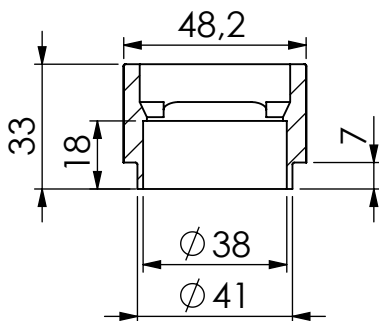

Db-Killer 59B
Cod.3014228803

S.s. bushing
cod.207022

S.s. Flange sp.5mm
cod.207024

ART. 14385EBK

TRIUMPH 660 TRIDENT (also fits 35kW version)

FULL SYSTEM - LV ONE EVO - BLACK - APPROVED