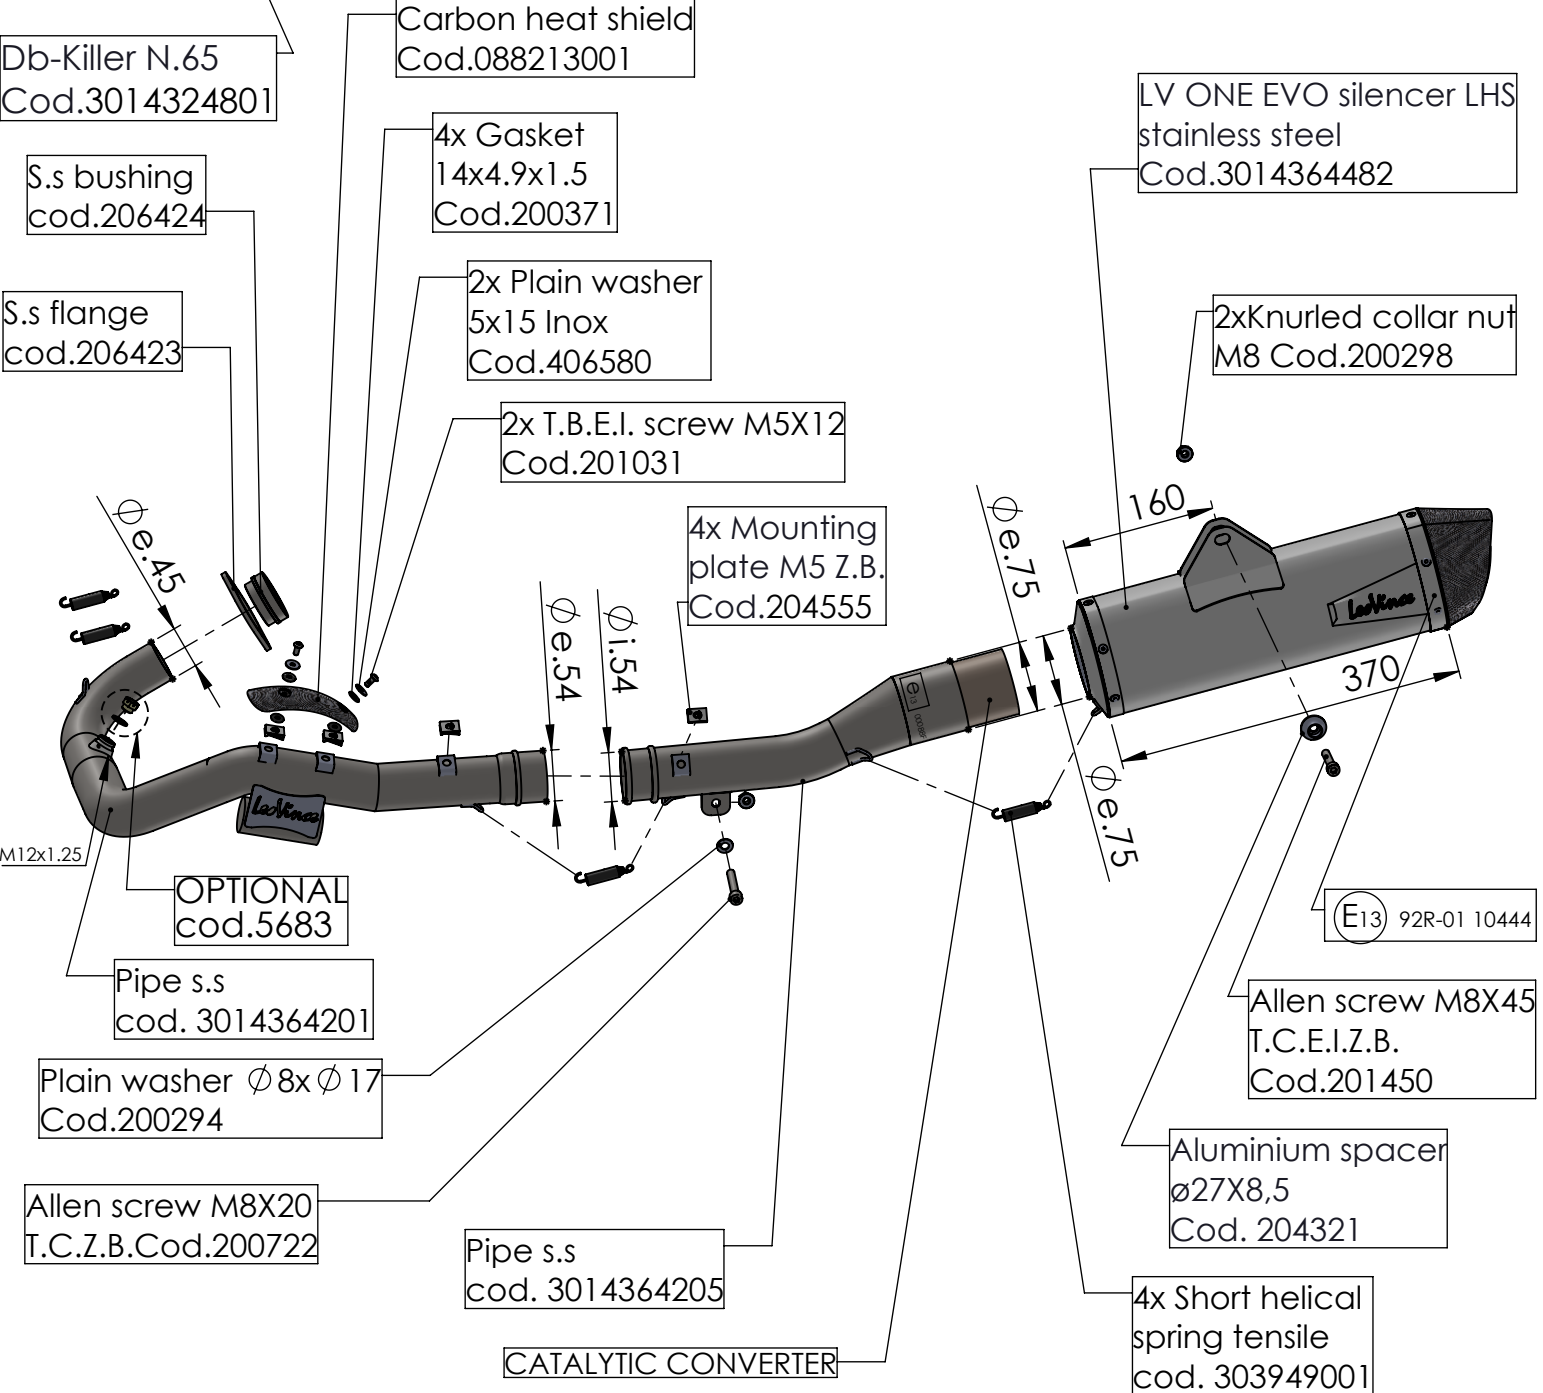

WARNING
DO NOT USE ORIGINAL
GRAPHITE BUSHING

ART. 14364EK

KTM 690 ENDURO R / 690 SMC R 690 (Also fits 35kW version)

FULL SYSTEM - LV ONE EVO - STAINLESS STEEL - APPROVED