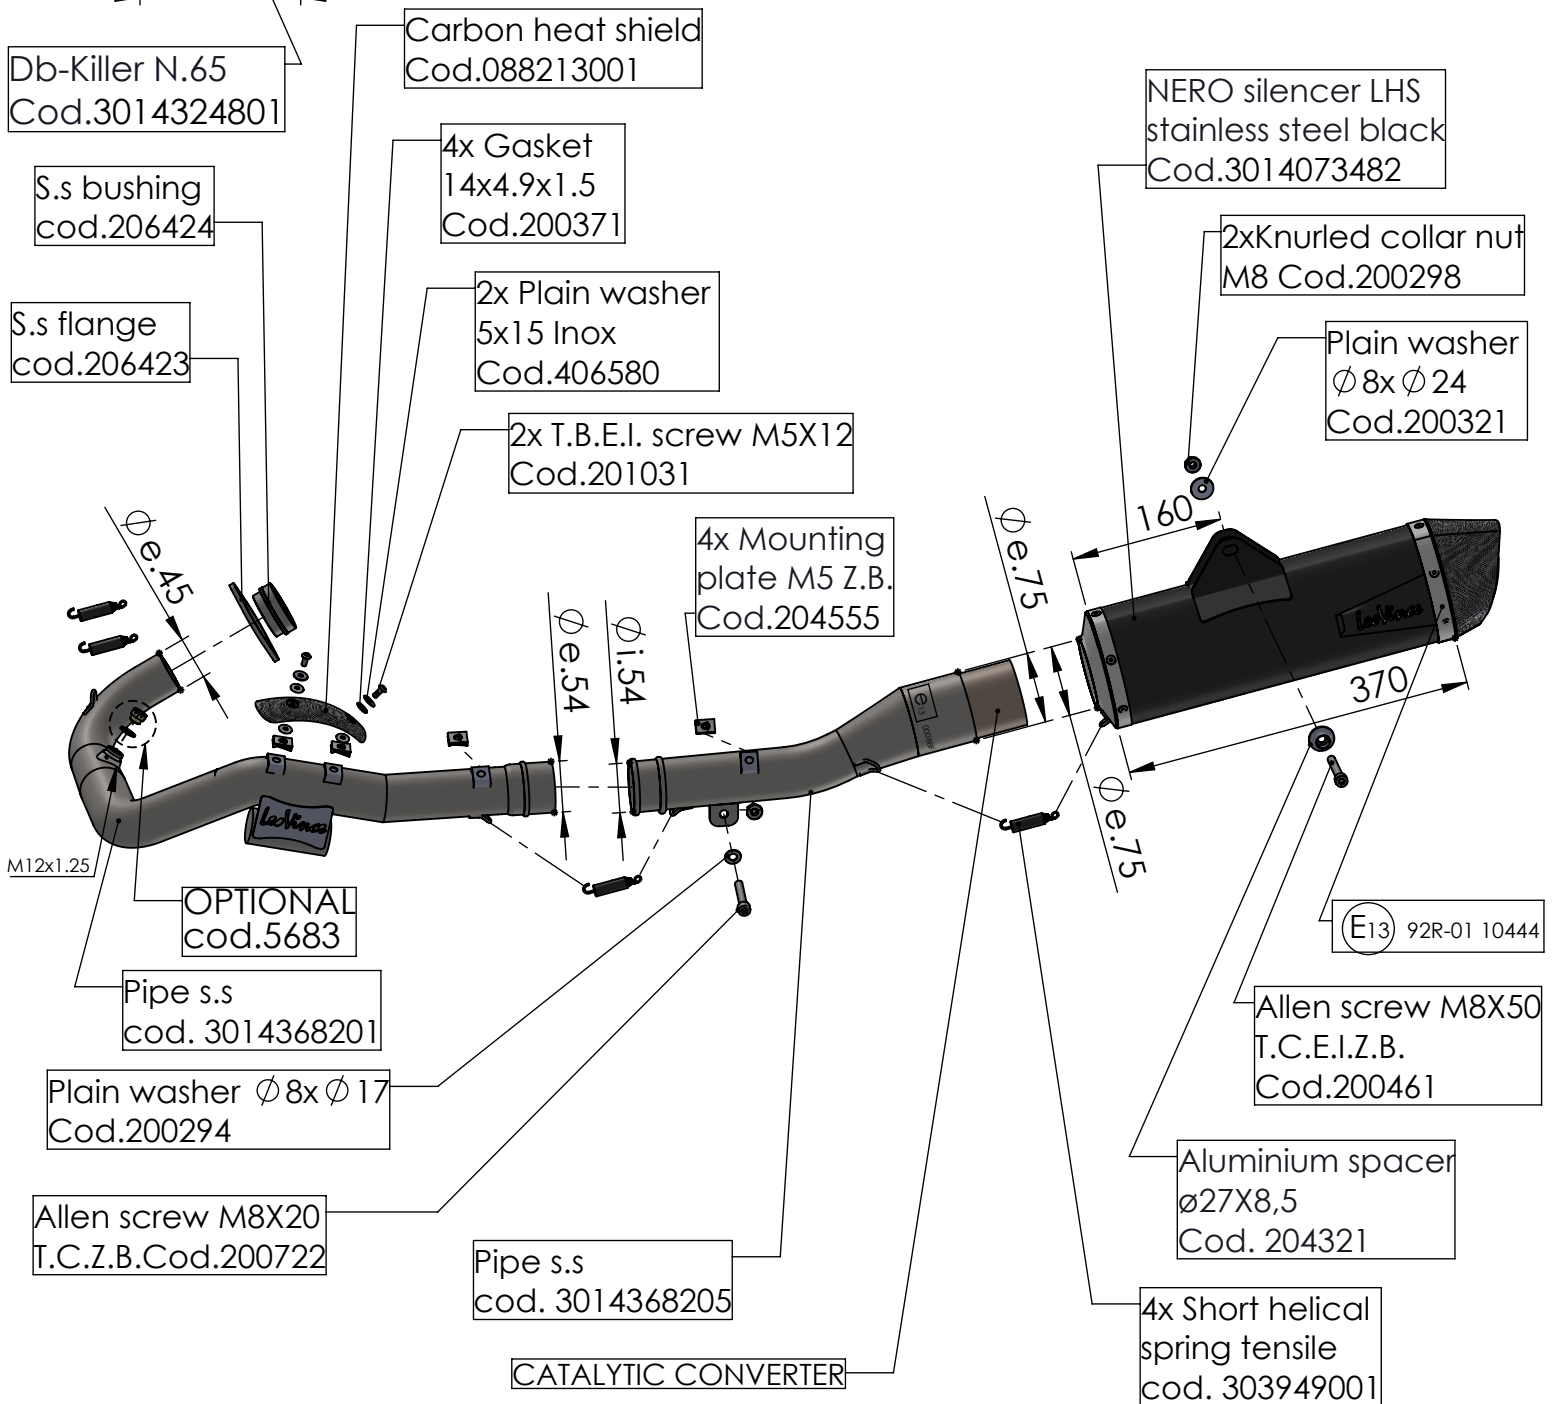

**WARNING**  
DO NOT USE ORIGINAL  
GRAPHITE BUSHING

**ART. 14075K**

HUSQVARNA 701 ENDURO/LR / 701 SUPERMOTO  
(also fits 35kW version)

FULL SYSTEM - NERO - STAINLESS STEEL - APPROVED