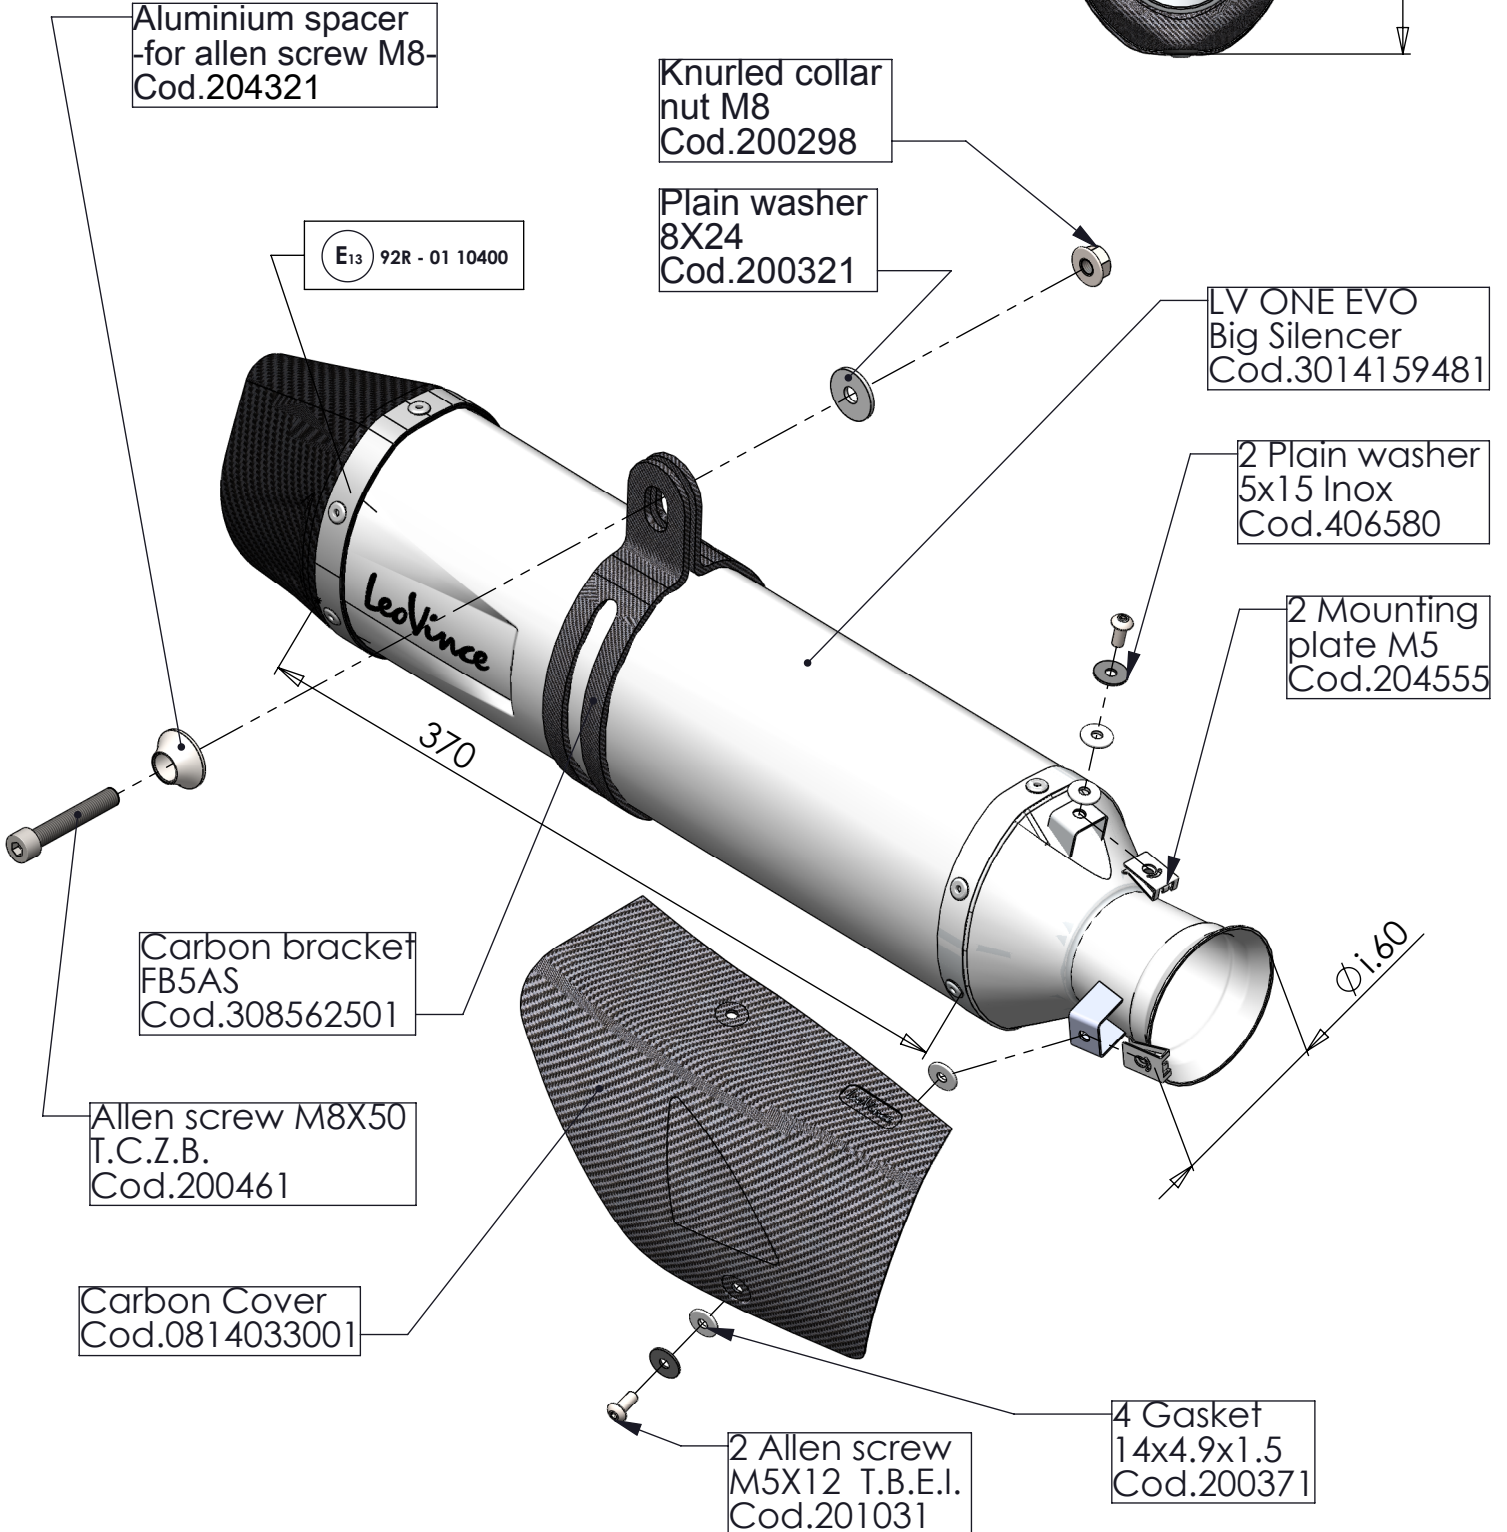

Fits with rails for original and GIVI panniers

dB-killer n.32B
Cod.307762801

Aluminium spacer
-for allen screw M8-
Cod.204321

Knurled collar
nut M8
Cod.200298

Plain washer
8X24
Cod.200321

E13 92R - 01 10400

LV ONE EVO
Big Silencer
Cod.3014159481

2 Plain washer
5x15 Inox
Cod.406580

2 Mounting
plate M5
Cod.204555

Carbon bracket
FB5AS
Cod.308562501

Allen screw M8X50
T.C.Z.B.
Cod.200461

Carbon Cover
Cod.0814033001

2 Allen screw
M5X12 T.B.E.I.
Cod.201031

4 Gasket
14x4.9x1.5
Cod.200371

Art. 14192E

KTM 1090 ADVENTURE/R - KTM 1290 SUPER ADVENTURE R/S/T
(fits with rails for original and Givi panniers)

SLIP-ON - "LV ONE EVO" - APPROVED