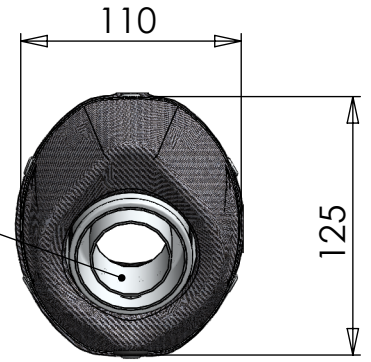

Fits with rails for original and GIVI panniers

dB-killer n.32B
Cod.307762801

Aluminium spacer
-for allen screw M8-
Cod.204321

Knurled collar
nut M8
Cod.200298

Plain washer
8X24
Cod.200321

E13 92R - 01 10400

LV ONE EVO
Big Silencer
Cod.3014159481

2 Plain washer
5x15 Inox
Cod.406580

2 Mounting
plate M5
Cod.204555

Carbon bracket
FB5AS
Cod.308562501

Allen screw M8X50
T.C.Z.B.
Cod.200461

Carbon Cover
Cod.0814033001

2 Allen screw
M5X12 T.B.E.I.
Cod.201031

4 Gasket
14x4.9x1.5
Cod.200371

Art. 14192E

KTM 1090 ADVENTURE/R - KTM 1290 SUPER ADVENTURE R/S/T
(fits with rails for original and Givi panniers)

SLIP-ON - "LV ONE EVO" - APPROVED