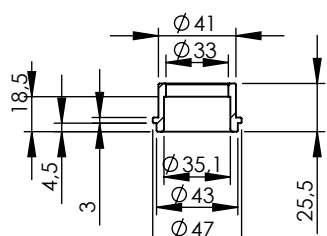

Db-Killer 59B
Cod.3014228803

S.s Flange 112A
cod.204569 Sp.5mm

S.s bushing
cod.204833

4x Allen screw M6X20
Cod.203508

4x Plain washer ϕ 6x ϕ 12
Cod.200291

BIKE'S FRAME

2x Plain washer ϕ 8x ϕ 17
Cod.200294

Bracket s.s.
cod. 206674

Welded reinforcements

CATALYTIC
CONVERTER

Welded reinforcement

Silencer bracket s.s.
cod.0814349001

2x S.s Flange 112A
cod.204569

2x S.s bushing
cod.204833

E13 00088F

3x Allen screw
M8X20 T.C.Z.B.
Cod.200722

2x Plain washer
 ϕ 8x ϕ 24
Cod.200321

Welded Db-Killer N°71
Cod.3014349801

Pipe s.s
cod. 3014349209

Rubber black clamp
cod.402489

Pipe 2/1 s.s
cod. 3014349205

6x Short helical
spring tensile
cod. 303949001