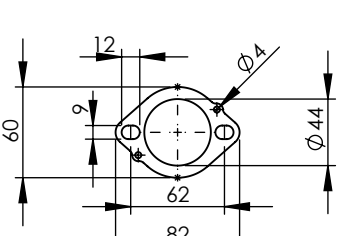

Db-Killer 59B
Cod.3014228803

S.s Flange 112A
cod.204569 Sp.5mm

S.s bushing
cod.204833

4x Allen screw M6X20
Cod.203508

4x Plain washer ϕ 6x ϕ 12
Cod.200291

BIKE'S FRAME

2x Plain washer ϕ 8x ϕ 17
Cod.200294

Bracket s.s.
cod. 206674

Welded reinforcements

CATALYTIC
CONVERTER

Welded reinforcement

Silencer bracket s.s.
cod.0814349001

2x S.s Flange 112A
cod.204569

2x S.s bushing
cod.204833

E13 00088F

3x Allen screw
M8X20 T.C.Z.B.
Cod.200722

2x Plain washer
 ϕ 8x ϕ 24
Cod.200321

Welded Db-Killer N°71
Cod.3014349801

Pipe s.s
cod. 3014349209

Rubber black clamp
cod.402489

Pipe 2/1 s.s
cod. 3014349205

6x Short helical
spring tensile
cod. 303949001