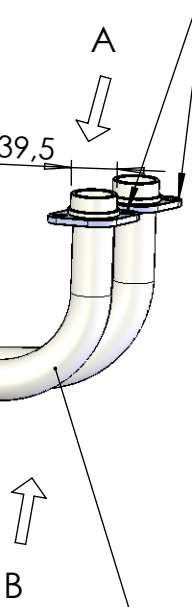

Aluminium spacer
SBK SBK Ø27X8.5
Cod.204321

Aluminium Spacer
27/20X60X8.5
Cod.206376

Knurled collar
nut M8
Cod.200298

Plain washer
Ø8x24
Cod.200321

2 Mounting plate M5
Cod.204555

2 Allen screw
M5X12 T.B.E.I.
Cod.201031

2 Plain washer
5x15 Inox
Cod.406580

Carbon cover
Cod.0814043001

2 Flange "25B"
Cod. 200560

Allen screw
M8 x 80
Cod.203328

4 Gasket
14x4.9x1.5
Cod.200371

Big silencer
NERO Øi 50
Cod.3014000471

CATALYTIC
CONVERTER

Pipe 2/1 -
stainless s. N°1129
Cod.3014043205

"OPTIONAL"
5683

N°3 Short helical spring
tensile
Cod.303949001

Pipe stainless s.
N°1127
Cod.3014043201