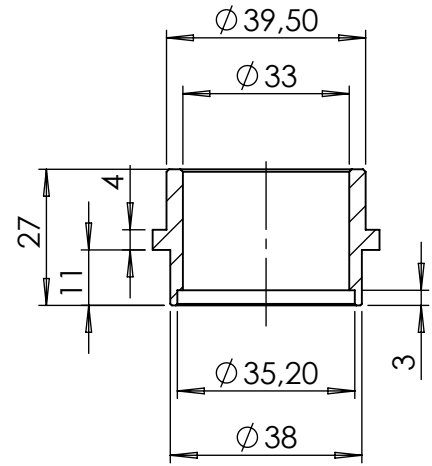

Db-Killer 32B  
Cod.307762801

VIEW "A"  
Flange "25B"

VIEW "A"  
Bushing Cod.206062

Aluminium spacer  
SBK SBK Ø27X8.5  
Cod.204321

Aluminium Spacer  
27/20X60X8.5  
Cod.206376

Knurled collar  
nut M8  
Cod.200298

Plain washer  
Ø8x24  
Cod.200321

2 Mounting plate M5  
Cod.204555

2 Allen screw  
M5X12 T.B.E.I.  
Cod.201031

2 Plain washer  
5x15 Inox  
Cod.406580

Carbon cover  
Cod.0814043001

2 Flange "25B"  
Cod. 200560

Allen screw  
M8 x 80  
Cod.203328

4 Gasket  
14x4.9x1.5  
Cod.200371

Big silencer  
NERO Øi 50  
Cod.3014000471

CATALYTIC  
CONVERTER

Pipe 2/1 -  
stainless s. N°1129  
Cod.3014043205

"OPTIONAL"  
5683

N°3 Short helical spring  
tensile  
Cod.303949001