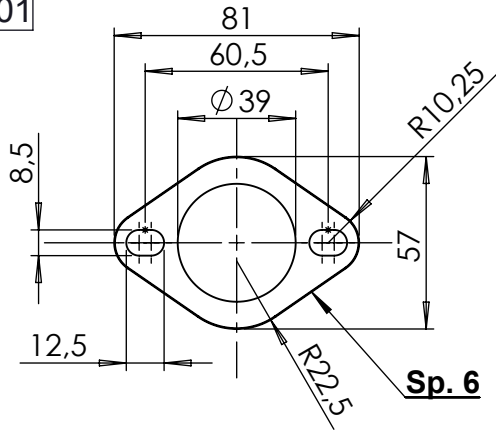

VIEW "A"
Flange "25B"